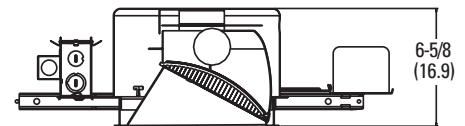

ED17 Metal Halide Lamp

Aperture: 8 (20.3)
Ceiling opening: 8-7/8 (22.5)
Overlap trim: 9-3/8 (23.8)

All dimensions are inches (centimeters)

ORDERING INFORMATION

Example: **DLWH 50M 8AR 120**

Choose the boldface catalog nomenclature that best suits your needs and write it on the appropriate line.