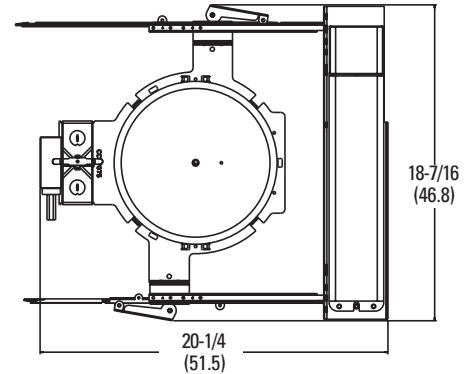

ED17 Metal Halide Lamp

Aperture: 8 (20.3)
Ceiling opening: 8-7/8 (22.5)
Overlap trim: 9-3/8 (23.8)

All dimensions are inches (centimeters)

ORDERING INFORMATION

Example: **DLWH 50M 8AR 120**

Choose the boldface catalog nomenclature that best suits your needs and write it on the appropriate line.