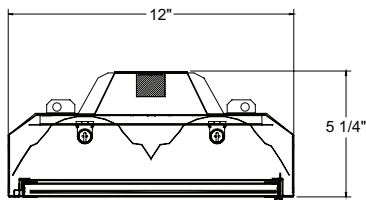

Applications

SpecLight's FFB series luminaire is the perfect replacement for HID high bay luminaires. The luminaire is designed for cold storage areas to -20°F to -29°C and may be mounted at heights of 15' to 40'.

Features

High fixture efficiency and optical control deliver the peak candlepower needed to produce desired illumination levels from high mounting heights.

- Instant on/off control
- Improved horizontal and vertical illumination
- 85 CRI (fluorescent) v. 65 CRI (metal halide)
- 95% Lumen Maintenance (fluorescent) v. 63% Lumen Maintenance (metal halide)
- Long life - up to 36,000 hours
- Energy savings of 50% or more vs. HID fixtures

Dimensions

Additional Options (installed on fixture)

- Fusing
- Battery
- Motion Sensor
- Cord Sets

Accessories (order separately)

- Chain Hanger, 36"
- Safety Chain, 24"
- Aircraft Cable, 2-toggle, 18" legs, 10' (2 hangers/kit)
- Aircraft Cable, 2 hooks, 18" legs, 10' (2 hangers/kit)

HBBS36
SCKFV
MHYHKB10
MHYHKB10

Photometrics

SC Across Definitions:

- Focus (SC < 0.9), i.e. F1X12
- Task (0.9 ≤ SC < 1.2), i.e. T1X12
- Normal (1.2 ≤ SC ≤ 1.4), i.e. N1X12, N1D20
- Spread (1.4 < SC ≤ 1.8), i.e. S1X12
- Broad (1.8 < SC), i.e. B1X12

Consult Factory for Photometrics