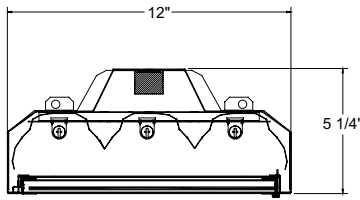

Applications

SpecLight's FFB series luminaire is the perfect replacement for HID high bay luminaires. The luminaire is designed for cold storage areas to -20°F to -29°C and may be mounted at heights of 15' to 40'.

Features

High fixture efficiency and optical control deliver the peak candlepower needed to produce desired illumination levels from high mounting heights.

- Instant on/off control
- Improved horizontal and vertical illumination
- 85 CRI (fluorescent) v. 65 CRI (metal halide)
- 95% Lumen Maintenance (fluorescent) v. 63% Lumen Maintenance (metal halide)
- Long life - up to 36,000 hours
- Energy savings of 50% or more vs. HID fixtures

Dimensions

Additional Options (installed on fixture)

- Fusing
- Battery
- Motion Sensor
- Cord Sets

Accessories (order separately)

- Chain Hanger, 36"
- Safety Chain, 24"
- Aircraft Cable, 2-toggle, 18" legs, 10' (2 hangers/kit)
- Aircraft Cable, 2 hooks, 18" legs, 10' (2 hangers/kit)

HBBS36
SCKFV
MHYHKB10
MHYHKB10

Photometrics

SC Across Definitions:

- Focus (SC < 0.9), i.e. F1X12
- Task (0.9 ≤ SC < 1.2), i.e. T1X12
- Normal (1.2 ≤ SC ≤ 1.4), i.e. N1X12, N1D20
- Spread (1.4 < SC ≤ 1.8), i.e. S1X12
- Broad (1.8 < SC), i.e. B1X12

Consult Factory for Photometrics