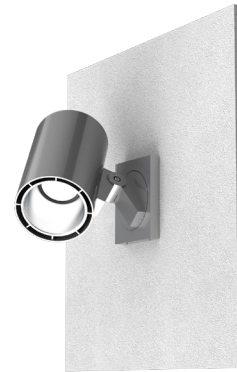

INCITO™ 4" APERTURE

- **REFLECTOR TYPES** — open, lensed wallwash
- **LUMEN PACKAGES** — 500 | 750 | 1,000 | 1,500 | 2,000 | 2,500 | 3,000 | 3,500 | 4,000 | 4,500 | 5,000
- **DISTRIBUTION**

MOUNTING TYPES — Surface ceiling, pendant stem, pendant cord, wall mount (up or down), wall mount tilt + rotate (up or down)

VOLTAGES — MVOLT, 120, 277, 347

EMERGENCY BACKUP — Yes

MOUNTING OPTION EXAMPLES

Surface Mount

Pendant Cord Mount with Conduit Covers

Wall Mount (up or down)

Surface Mount with Conduit Covers

Pendant Stem Mount, DMX Surface Gearbox

Wall Mount Tilt/Rotate (up or down)
Tilt Range: -20°/+40°
Rotate Range: -40°/+40°

CYLINDER COLORS

NOTE: These colors were carefully reproduced to give as true a depiction as possible of finished product color. Some colors, however, may vary slightly from actual appearance due to printing variations and limitations. Please always contact a Lithonia representative for an accurate paint chip sample.