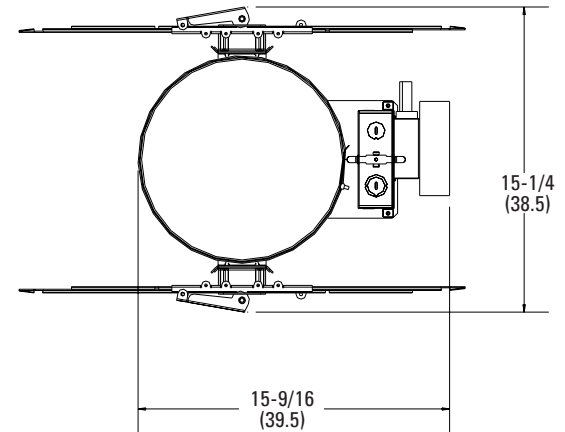

## Adjustable Pinhole

Seamless Cast Faceplate  
MR16 Ceramic Metal Halide Lamp

All dimensions are inches (centimeters)

Ceiling opening: 4-7/8 (12.4)  
Overlap trim: 5-7/16 (13.8)