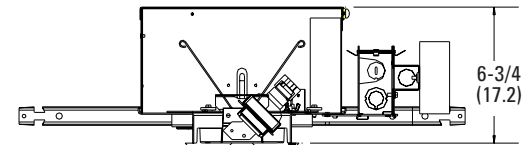

## Adjustable Pinhole

Seamless Cast Faceplate  
MR16 Ceramic Metal Halide Lamp

All dimensions are inches (centimeters)

Ceiling opening: 4-7/8 (12.4)  
Overlap trim: 5-7/16 (13.8)