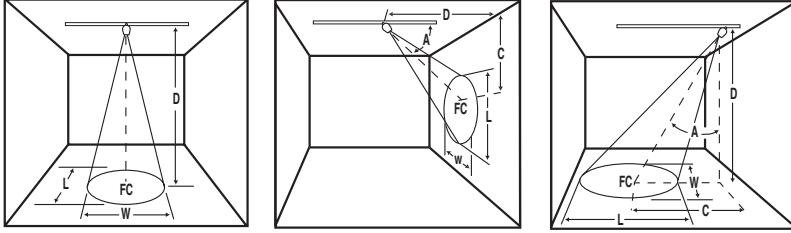

1" DMRH Adjustable Pinhole

LAMP PERFORMANCE DATA

The lighting performance data charts shown provide lighting levels (footcandles), beam pattern (in feet), rated lamp life (hours).

	Rated Life (hrs.)	Beam Spread (50% CBCP)	0° Aiming Angle				20° Aiming Angle				30° Aiming Angle				40° Aiming Angle							
			D	FC	W	L	C	D	FC	W	L	C	D	FC	W	L	C	D	FC	W	L	C
CMH20MR16/830/FL	12000	25	4	181	1.8	1.8	N/A	4	150	1.9	2.0	1.5	2	471	1.0	1.2	1.2	2	326	1.2	1.6	1.7
			6	81	2.7	2.7	N/A	6	67	2.8	3.0	2.2	4	118	2.0	2.4	2.3	3	145	1.7	2.3	2.5
			8	45	3.5	3.5	N/A	8	38	3.8	4.0	2.9	6	52	3.1	3.6	3.5	4	81	2.3	3.1	3.4
CMH20MR16/830/SP	12000	12	D	FC	W	L	C	D	FC	W	L	C	D	FC	W	L	C	D	FC	W	L	C
			6	250	1.3	1.3	N/A	6	207	1.3	1.4	2.2	4	365	1.0	1.1	2.3	4	253	1.1	0.9	3.4
			10	90	2.1	2.1	N/A	10	75	2.2	2.4	3.6	8	91	1.9	2.3	4.6	6	112	1.6	2.2	5.0
14	46	2.9	2.9	N/A	14	38	3.1	3.3	5.1	12	41	2.9	3.4	6.9	8	63	2.2	2.9	6.7			
CMH20MR16/830/WFL	12000	40	D	FC	W	L	C	D	FC	W	L	C	D	FC	W	L	C	D	FC	W	L	C
			4	94	2.9	2.9	N/A	4	78	3.1	3.4	1.5	2	244	1.7	2.0	1.2	2	169	1.9	2.5	1.7
			6	42	4.4	4.4	N/A	6	35	4.6	5.0	2.2	4	61	3.4	4.1	2.3	3	75	2.9	4.1	2.5
8	23	5.8	5.8	N/A	8	19	6.2	6.7	2.9	6	27	5.0	6.1	3.5	4	42	3.8	5.5	3.4			
CMH39MR16/930/FL	10000	25	D	FC	W	L	C	D	FC	W	L	C	D	FC	W	L	C	D	FC	W	L	C
			8	86	3.5	3.5	N/A	6	127	2.8	3.0	2.2	4	223	2.0	2.4	2.3	4	155	2.3	2.7	3.4
			12	38	5.3	5.3	N/A	10	46	4.7	5.1	3.6	8	56	4.1	4.8	4.6	6	69	3.5	4.7	5.0
16	21	7.1	7.1	N/A	14	23	6.6	7.1	5.1	12	25	6.1	7.2	6.9	8	39	4.6	6.3	6.7			
CMH39MR16/930/SP	10000	12	D	FC	W	L	C	D	FC	W	L	C	D	FC	W	L	C	D	FC	W	L	C
			4	1000	0.8	0.8	N/A	4	830	0.9	1.0	1.5	8	162	1.9	2.3	4.6	6	200	1.6	1.4	5.0
			6	444	1.3	1.3	N/A	6	369	1.3	1.4	2.2	12	72	2.9	3.4	6.9	10	72	2.7	3.6	8.4
8	250	1.7	1.7	N/A	8	207	1.8	1.9	2.9	16	41	3.9	4.5	9.2	14	37	3.8	5.1	11.7			
CMH39MR16/930/WFL	10000	40	D	FC	W	L	C	D	FC	W	L	C	D	FC	W	L	C	D	FC	W	L	C
			4	188	2.9	2.9	N/A	4	156	3.1	3.4	1.5	2	487	1.7	2.0	1.2	2	337	1.9	2.5	1.7
			6	83	4.4	4.4	N/A	6	69	4.6	5.0	2.2	4	122	3.4	4.1	2.3	3	150	2.9	4.1	2.5
8	47	5.8	5.8	N/A	8	39	6.2	6.7	2.9	6	54	5.0	6.1	3.5	4	84	3.8	5.5	3.4			

NOTES:

1. 1 For electrical characteristics refer to the Technical Bulletins tab.
2. 2 Tested to current IES and NEMA standards under stabilized laboratory conditions. Various operating factors can cause differences between laboratory data and actual field measurements. Dimensions and specifications are based on the most current available data and are subject to change without notice.

AHID-400

©2008 Gotham, Rev. 4/09
AHID-400

gotham
An Acuity Brands Company

GOTHAM ARCHITECTURAL DOWNLIGHTING
A DIVISION OF ACUITY LIGHTING GROUP, INC.
1400 Lester Road Conyers Georgia 30012
P 800 315 4982 F 770 860 3129
www.gothamlighting.com