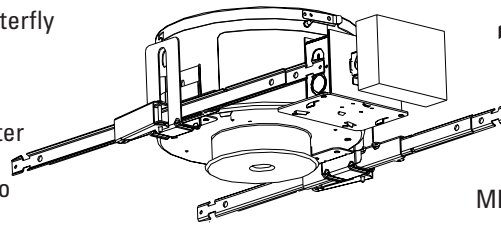

MECHANICAL SYSTEM

- Black painted housing features tool-less top access and accommodates a maximum 1-1/2" ceiling thickness.
- Tool-less re-lamp capability from above or below ceiling.
- 16-gauge galvanized steel mounting bars with continuous 4" vertical adjustment are shipped pre-installed. Post installation adjustment possible without the use of tools from above or below the ceiling.
- Secondary housing adjustment system for precise, final flange to ceiling alignment.
- Galvanized steel junction box with hinged access covers and spring latch. Three combination 1/2"-3/4" knockouts and two 1/2" knockouts for straight-through conduit runs. Capacity: 8 (4in, 4 out) No. 12 AWG conductors rated for 90°C.

ELECTRICAL SYSTEM

- Tool-less access door provides access to junction box through the aperture.
- Replaceable socket assembly. GX10 socket assembly standard (20W - 39W).
- Electronic ballast module is standard and can be serviced from above or below ceiling. Servicing from below requires removal of housing wrap and 6" of clearance above housing.
- Thermally-activated insulation detector.

LISTING

- Fixtures are UL listed for thru-branch wiring, Non-IC recessed mounting and damp locations. Listed and labeled to comply with Canadian Standards.

Type

Catalog number