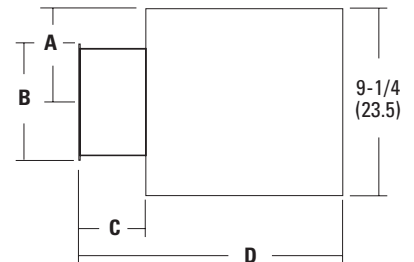

Type Catalog number

Fluorescent Surface Downlights

11" CF

Cylinders

Horizontal Lamp
Triple Tube

Reflector Aperture: 8 (20.3)
Housing Diameter: 10-3/4 (27.3)

All dimensions are inches (centimeters).

A = 4-5/8 (11.7)
B = 5-5/16 (13.5)
C = 3-1/4 (8.3)
D = 14 (35.6)
Wall Mount Dimensions

ORDERING INFORMATION

Choose the boldface catalog nomenclature that best suits your needs and write it on the appropriate line.

Example: **CF11 1/26TRT 8AR 120 GEB10 WLP DWHG**

CF11		GEB10		Options		
Series	Reflector color	Finish	Volt	Ballast*		
CF11	8AR Clear 8PR Pewter 8WTR Wheat 8UBR Umber 8GR¹ Gold	(blank) Semi-specular LD Matte-diffuse LS Specular	120 277 347	GEB10 Electronic ballast. *Ballast must be specified	GMF Single slow-blow fuse WM Wall mount PM Pendant 3/8" thread mount <i>Shipped Separately</i> CYS² 3/8" stem and canopy with 5° "hang straight" swivel CRS² 3/8" stem and canopy with 45° swivel WLP With 3500°K lamp	Architectural Colors (powder finish) ³ Standard Colors DWHG Matte white (standard) DDB Dark bronze DBL Black DWH Gloss white Classic Colors DMB Medium bronze DNA Natural aluminum DSS Sandstone DGC Charcoal gray DTG Tennis green DBR Bright red DSB Steel blue
Wattage/lamp						
1/18TRT One 18W triple tube						
1/26TRT One 26W triple tube						
1/32TRT One 32W triple tube						
1/42TRT One 42W triple tube						