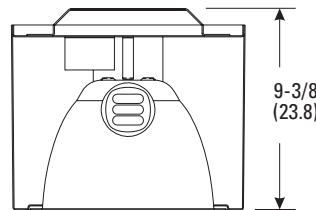

MOUNTING

- Standard ceiling mount provided with mounting pattern for direct installation to 3-1/4" and 4" octagonal or 4" square junction box.
- Optional wall mount provided with mounting pattern for direct installation to 4" square or octagonal junction box.
- Optional pendant mounting entry provided for 3/8" National Pipe Thread stem. Mounting accessories available (see options).

Type Catalog number

Fluorescent Surface Downlights

11" CF

Cylinders

Horizontal Lamp
Triple Tube

Reflector Aperture: 8 (20.3)
Housing Diameter: 10-3/4 (27.3)

All dimensions are inches (centimeters).

A = 4-5/8 (11.7)
B = 5-5/16 (13.5)
C = 3-1/4 (8.3)
D = 14 (35.6)
Wall Mount Dimensions