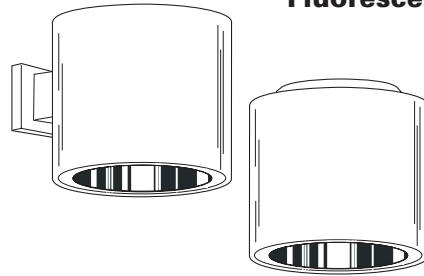

FEATURES

REFLECTOR

- Self-flanged, specular clear, semi-diffuse or highly specular reflector.

HOUSING

- Aluminum housing with top reveal for floating luminaire appearance. Provided with safety chain between reveal and housing on surface and pendant units for hands free wiring connections. Matte white textured polyester powder paint finish standard.

MOUNTING

- Standard ceiling mount provided with mounting pattern for direct installation to 3-1/4" and 4" octagonal or 4" square junction box.
- Optional wall mount provided with mounting pattern for direct installation to 4" square or octagonal junction box.
- Optional pendant mounting entry provided for 3/8" National Pipe Thread stem. Mounting accessories available (see options).

ELECTRICAL SYSTEM

- Horizontally-mounted, positive latch thermoplastic socket.
- Class P (GEB10), thermally-protected, high power factor electronic ballast.

LISTING

- Fixtures are UL Listed for damp locations. Listed and labeled to comply with Canadian Standards.

Type Catalog number

Fluorescent Surface Downlights

11" CF

Cylinders

Horizontal Lamp
Triple Tube

Reflector Aperture: 8 (20.3)
Housing Diameter: 10-3/4 (27.3)

All dimensions are inches (centimeters).

A = 4-5/8 (11.7)
B = 5-5/16 (13.5)
C = 3-1/4 (8.3)
D = 14 (35.6)
Wall Mount Dimensions