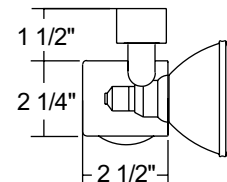

Line Voltage PAR30

Construction Polycarbonate body

Catalog Number	Finish	Lamp
T230 WH	White	75W PAR30