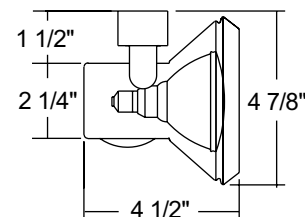

Line Voltage PAR30

Construction Polycarbonate body with painted formed steel shade.

Catalog Number	Finish	Lamp
T231 WH	White Body/White Shade	75W PAR30
T231 BL	Black/Black Shade	75W PAR30