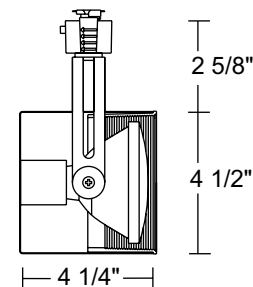

Adapter Copper alloy contacts provide precise spring action - no arcing and will not take a set • True, positive electrical ground • On/off switch included • Patented embossed polarity arrows on bottom of adapter • Spring-loaded positive latch with embossed polarity arrows secures trac light to trac • Two-position power contact provided for two-circuit application.

Labels UL listed, CSA certified.

Specifications subject to change without notice.

Line Voltage PAR30

Catalog Number	Baffle	Finish	Lamp
T425 BLB WH	Black	White	75W PAR30
T425 BLB BL	Black	Black	75W PAR30
T425 WHB WH	White	White	75W PAR30

ACCESSORIES

Cat. No.	Description	Cat. No.	Description
HCLBL 469	Hexcell Louver - Black	UVF 469	UV Filter
CCLBL 469	Cube Cell Louver - Black	SOLITE 469	Uniformity Lens (Solite)
SNOOTBL 469	Snoot - Black	PRISM 469	Prismatic Spread Glass Lens
CGF 469	Color Glass Filter	LSPREAD 469	Linear Spread Glass Lens
DCCF 469	Dichroic Color Correction Filter	T570BL	4-11/16" Diameter Accessory Holder - Black
DGF 469	Dichroic Glass Filter	T72BL	4-11/16" Diameter Barn Doors - Black †
DIFF 469	Diffusion Glass Lens	T40N¹	Monopoint

See specification sheet [D1.2.2](#) for details. Other accessories can be found on specification sheet [D1.2.0](#).

† Barn Doors accept Color Filters, Lenses, Snoot and Louvers.

Notes:

1 Add finish code to complete catalog number (Example: T40N WH).