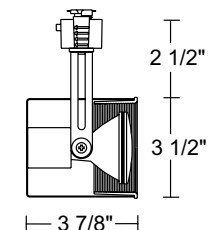

ACCESSORIES

Cat. No.	Description	Cat. No.	Description
HCLBL 375	Hexcell Louver - Black	UVF 375	UV Filter
CCLBL 375	Cube Cell Louver - Black	SOLITE 375	Uniformity Lens (Solite)
SNOOTBL 375	Snoot - Black	PRISM 375	Prismatic Spread Glass Lens
CGF 375	Color Glass Filter	LSPREAD 375	Linear Spread Glass Lens
DCCF 375	Dichroic Color Correction Filter	T560BL	3-1/2" Diameter Accessory Holder - Black
DGF 375	Dichroic Glass Filter	T71BL	3-3/4" Diameter Barn Doors - Black †
DIFF 375	Diffusion Glass Lens	T40N¹	Monopoint

See specification sheet [D1.2.2](#) for details. Other accessories can be found on specification sheet [D1.2.0](#).

† Barn Doors accept Color Filters, Lenses, Snoot and Louvers.

Notes:

1 Add finish code to complete catalog number (Example: T40N WH).

One Lithonia Way • Conyers, GA 30012 • Phone 1-800-705-SERV (7378) • Visit us at www.acuitybrands.com
Printed in U.S.A. ©2017-2022 Acuity Brands Lighting, Inc. Rev. 10/20/22