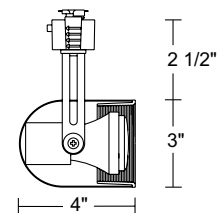

Line Voltage PAR16

Catalog Number	Baffle	Finish	Lamp
T421 BLB WH	Black	White	60W PAR16
T421 BLB BL	Black	Black	60W PAR16
T421 BLB SC	Black	Satin Chrome	60W PAR16
T421 WHB WH	White	White	60W PAR16

Mounting accessories can be found on specification sheet [D1.2.0](#).