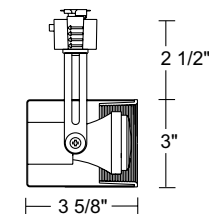

Line Voltage PAR20

Catalog Number	Baffle	Finish	Lamp
T423 BLB WH	Black	White	50W PAR20
T423 BLB BL	Black	Black	50W PAR20
T423 BLB SC	Black	Satin Chrome	50W PAR20
T423 WHB WH	White	White	50W PAR20