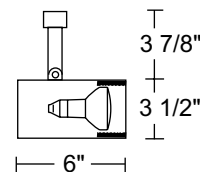

### Line Voltage PAR/R20

**Lampholder** Medium base porcelain with nickel plated copper screw shell.

Catalog Number	Baffle	Finish	Lamp
T313 BLB BL	Black	Black	50W R20/50W PAR20
T313 WHB WH	White	White	50W R20/50W PAR20