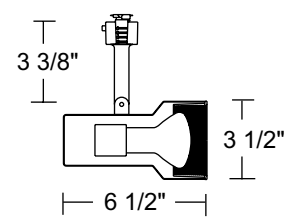

ACCESSORIES

Cat. No.	Description	Cat. No.	Description
HCLBL 375	Hexcell Louver - Black	UVF 375	UV Filter
CCLBL 375	Cube Cell Louver - Black	SOLITE 375	Uniformity Lens (Solite)
SNOOTBL 375	Snoot - Black	PRISM 375	Prismatic Spread Glass Lens
CGF 375	Color Glass Filter	LSPREAD 375	Linear Spread Glass Lens
DCCF 375	Dichroic Color Correction Filter	T560BL	3-1/2" Diameter Accessory Holder - Black
DGF 375	Dichroic Glass Filter	T71BL	3-3/4" Diameter Barn Doors - Black †
DIFF 375	Diffusion Glass Lens	T40N¹	Monopoint

See specification sheet [D1.2.2](#) for details. Other accessories can be found on specification sheet [D1.2.0](#).

† Barn Doors accept Color Filters, Lenses, Snoot and Louvers.

Notes:

1 Add finish code to complete catalog number (Example: T40N WH).