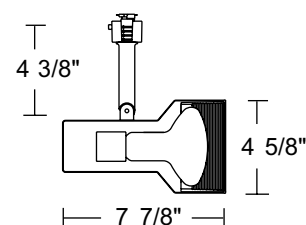

ACCESSORIES

Cat. No.	Description	Cat. No.	Description
HCLBL 469	Hexcell Louver - Black	UVF 469	UV Filter
CCLBL 469	Cube Cell Louver - Black	SOLITE 469	Uniformity Lens (Solite)
SNOOTBL 469	Snoot - Black	PRISM 469	Prismatic Spread Glass Lens
CGF 469	Color Glass Filter	LSPREAD 469	Linear Spread Glass Lens
DCCF 469	Dichroic Color Correction Filter	T570BL	4-11/16" Diameter Accessory Holder - Black
DGF 469	Dichroic Glass Filter	T72BL	4-11/16" Diameter Barn Doors - Black †
DIFF 469	Diffusion Glass Lens	T40N¹	Monopoint

See specification sheet [D1.2.2](#) for details. Other accessories can be found on specification sheet [D1.2.0](#).

† Barn Doors accept Color Filters, Lenses, Snoot and Louvers.

Notes:

1 Add finish code to complete catalog number (Example: T40N WH).