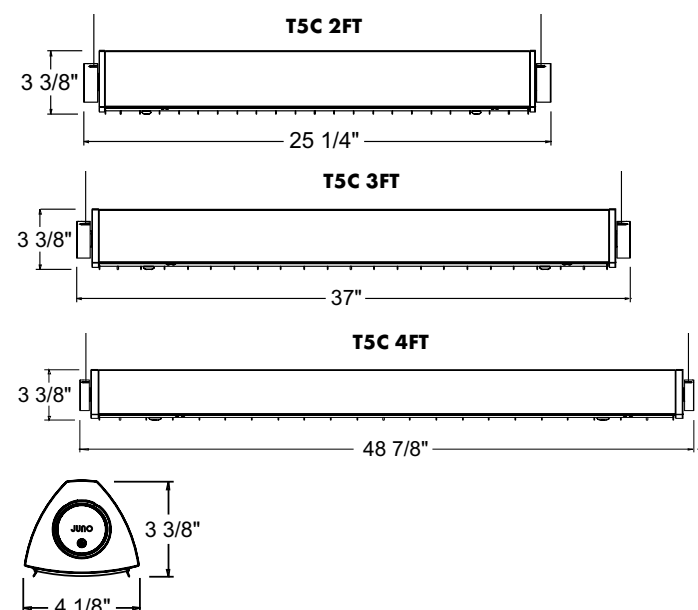

Labels UL listed, CSA certified.

Specifications subject to change without notice.

T5HO CLOSE-TO-TRAC PRODUCT CODES

Catalog Number	Nominal Length	Finish	Ballast	Wattage and Lamp
T5C 2FT WH	2'	White	Electronic	(2) 24W High Lumen T5HO
T5C 2FT BL	2'	Black	Electronic	(2) 24W High Lumen T5HO
T5C 2FT SL	2'	Silver	Electronic	(2) 24W High Lumen T5HO
T5C 3FT WH	3'	White	Electronic	(2) 39W High Lumen T5HO
T5C 3FT BL	3'	Black	Electronic	(2) 39W High Lumen T5HO
T5C 3FT SL	3'	Silver	Electronic	(2) 39W High Lumen T5HO
T5C 4FT WH	4'	White	Electronic	(2) 54W High Lumen T5HO
T5C 4FT BL	4'	Black	Electronic	(2) 54W High Lumen T5HO
T5C 4FT SL	4'	Silver	Electronic	(2) 54W High Lumen T5HO

DIMENSIONS

ENGINEERING DATA

	T5C 2FT	T5C 3FT	T5C 4FT
Total Input Power	59W	89W	120W
Operating Amps	0.51A	0.75A	1.03A
Power Factor	>0.98	>0.98	>0.98
T.H.D.	<10%	<10%	<10%
Min. Starting Temp.	0°F	0°F	0°F
Crest Factor	<1.7	<1.7	<1.7
Ballast Factor	1.0 Typ.	1.0 Typ.	1.0 Typ.
Sound Rating	A	A	A