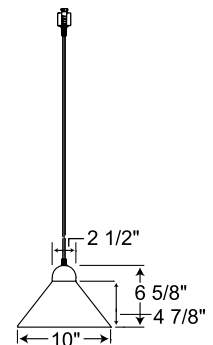

Government Procurement

BAA – Buy America(n) Act: Product qualifies as a domestic end product under the Buy American Act as implemented in the FAR and DFARS. Product also qualifies as manufactured in the United States under DOT Buy America regulations.

BABA – Build America Buy America: Product qualifies as produced in the United States under the definitions of the Build America, Buy America Act.

Please refer to www.acuitybrands.com/buy-american for additional information.

Labels UL/CUL listed.

Note: Actual performance may differ as a result of end-user environment and application. Specifications subject to change without notice.