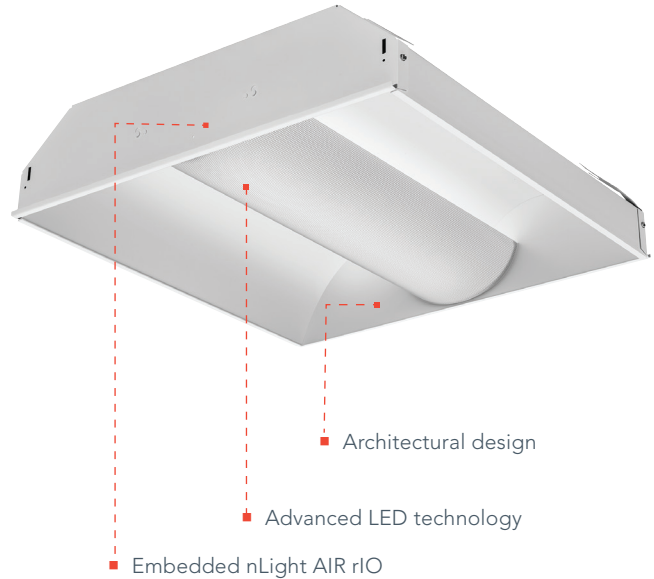

Avante® LED

Integration with nLight® Networked Lighting Controls

Avante® LED luminaires are nLight® enabled. Incorporating the plug and play functionality of nLight wired, the fixture can be configured to extract additional energy savings on day one. Smooth, continuous dimming functions and individual fixture control are standard.

nLight® AIR

nLight® AIR is a simplified wireless lighting control solution ideal for projects where running wires can be expensive and time consuming. It is comprised of nLight® AIR enabled fixtures, wireless battery powered wall switches and CLAIRITY PRO—your mobile app for quick and easy start up.

Benefits

- Easily configure or reconfigure your space with the ability to adjust the lighting to meet the needs of the project or occupants
- Maintains its elegant design with the embedded rIO for wireless configurability. Easily pair with other fixtures or ceiling mount sensors for additional control solutions.
- Delivers additional energy savings with remote occupancy and daylight sensors
- Aids in meeting and/or exceeding state and local energy codes for renovation

Choose the Traditional Avante when you need to meet DLC. If you just need to the look of Avante at a lower cost, choose the LSE option providing the same great appearance.

Traditional Avante is pictured on the right. Notice both the reflector and diffuser are fully illuminated.

Please use the spec sheet at www.acuitybrands.com when ordering to ensure component compatibility for your desired configuration.

The Bluetooth® word mark and logos are registered trademarks owned by Bluetooth SIG, Inc. and any use of such marks by Acuity Brands is under license. Other trademarks and trade names are those of their respective owners.

Visit www.lithonia.com for more information.