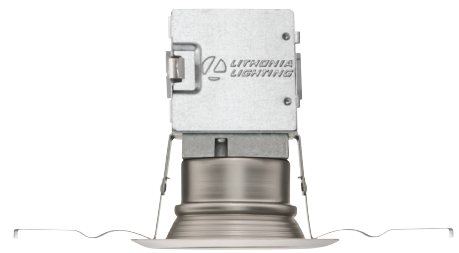

# Lithonia OneUp™ LED Downlights

Economical, Recessed Lighting With a Unique, "Canless" Design

## Quick Install Direct-Wire Downlights with an Integrated Driver and Junction Box

Lithonia OneUp™ are quick and easy-to-install direct-wire downlights that feature a unique "canless" design. These all-in-one LED fixtures include an integrated junction box for direct wiring, require no tools (other than a hole saw for your ceiling cutout) and take less than 1/3 of the time to install versus a conventional incandescent can. Think outside the can and choose the one solution that has it all... Lithonia OneUp.

# Lithonia OneUp™ LED Downlights

The IC-rated Lithonia OneUp™ typically installs in less than 2 minutes – less than 1/3 of the time of an average recessed can!

The integrated steel junction box - with pre-installed, non-metallic bushings - allows wires to be fed through without the hassle of knockouts. The captive junction box door provides easy access to pre-installed quick connectors for straight-forward wiring.

Side mounted spring clips secure the fixture in place to plaster, sheet rock, or plywood ceilings from 1/2" up to 1-1/2" thick.

Lithonia OneUp provides a complete and simple "tool-less" assembly... all in One package!