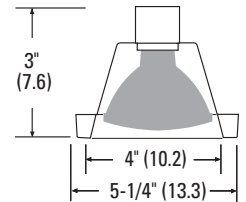

Catalog Number
Notes
Type

4" Finishing Trim

3H20

WETLITE

Narrow Drop Flange

Lamp included

Specifications

Height: 3 (7.6)

Lamp opening: 4 (10.2)

Diameter: 5-1/4 (13.3)

All dimensions are inches (centimeters) unless otherwise indicated.

ORDERING INFORMATION

Lead times will vary depending on options selected. Consult with your sales representative.