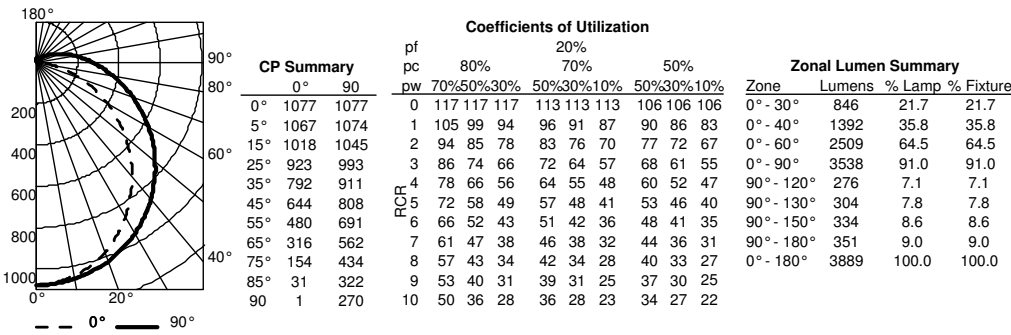

FMLCRSLS 48IN 40K 90CRI, 3,889 delivered lumens, test no. ISF 35479 B, tested in accordance to IESNA LM-79.