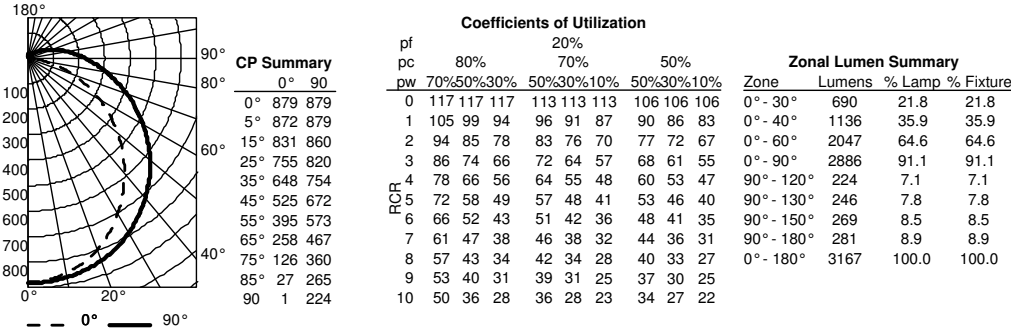

LED Linear Flush Mount Crest

PHOTOMETRICS

FMLCRSLS 48IN 30K 90CRI, 3,167 delivered lumens, test no. ISF 35479 A, tested in accordance to IESNA LM-79.