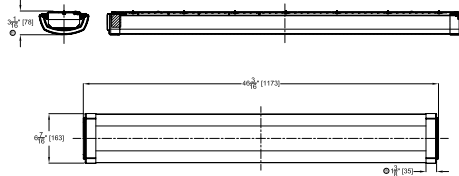

### Specifications

48"

Width: 6.4 (16.3)

Length: 47 (119.4)

Depth: 3.1 (7.8)

Weight: 5.95 (2.7kg)

All dimensions are inches (centimeters) unless otherwise indicated.

Catalog Number
Notes
Type