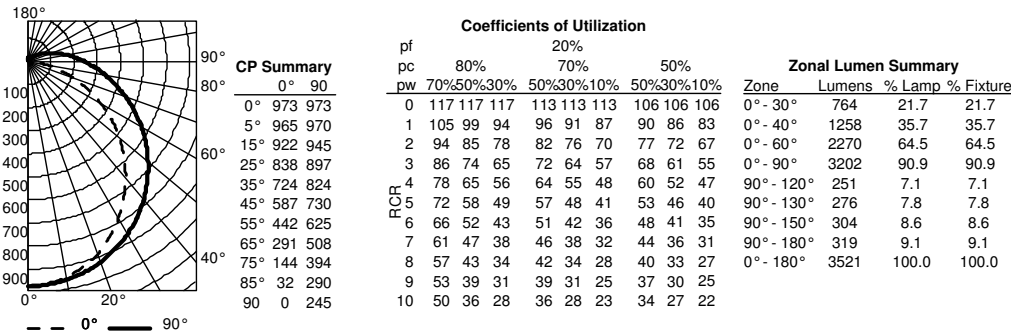

FMLCRSLS 48IN 50K 90CRI, 3,521 delivered lumens, test no. ISF 35479 C, tested in accordance to IESNA LM-79.