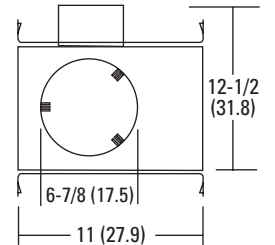

Specifications

Height: 7-1/2 (19.1)
 Length: 11 (27.9)
 Width: 12-1/2 (31.8)
 Ceiling opening: 7 (17.8)

All dimensions are inches (centimeters).

ORDERING INFORMATION

Lead times will vary depending on options selected. Consult with your sales representative.