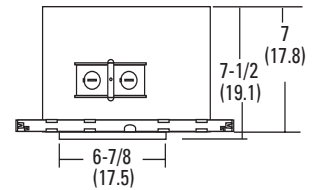

Specifications

Height: 7-1/2 (19.1)
 Length: 11 (27.9)
 Width: 12-1/2 (31.8)
 Ceiling opening: 7 (17.8)

All dimensions are inches (centimeters).

ORDERING INFORMATION

Lead times will vary depending on options selected. Consult with your sales representative.