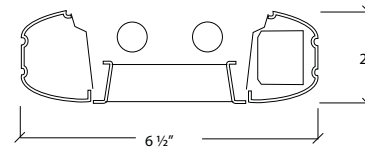

Technical Drawings

Ordering

Example: FS 4 CG 2T8 EBPR 120 SW IND HR

Series	Length	Mounting	No. of lamps/Lamp type	Ballast	Voltage	Shielding	Designation	Ends	Options	
FS Focus 58	4 Nominal 4'	CG Cable and gripper	2 Number of lamps Lamp type T5	EBPR Program rapid start (standard)	120 277 347¹	PLSS Parabolic louver	IND Individual	HR Half round	EMPK Emerg. battery pack	
	8 Nominal 8'	CGPF Cable, gripper and power feed		T5HO T8		EBIS Instant start	CP Concave perforated panel	BOR Beginning of row		SQ Square
		S18 18" stem		EDB Dimming (specify)		LR Clear linear-ribbed lens	INT Intermediate			
		S24 24" stem		EDHL Lutron Hi-Lume® dimming		SW Soft-white acrylic	EOR End of row			
				EDE10 Lutron Eco-10® dimming						
				EDES Lutron Eco System®						

Notes

1 Consult factory for lamp and ballast compatibility.