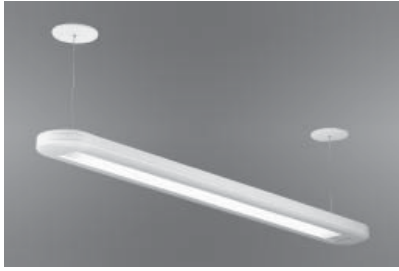

MARK® ARCHITECTURAL LIGHTING

The Focus 58 Series

A low-profile luminaire with clean, crisp lines, Focus 58 is both efficient and versatile. The Focus 58 pendant is available with a variety of shielding choices—including lens, diffuser and louver options—and with a choice of rounded or square end caps. A true performer, it offers efficiencies as high as 86%.

Focus 58 is available in 4- and 8-foot section lengths, and it utilizes T5, T5HO or T8 lamps. A wall-mount version is also available.

Type:

Project:

Catalog Number:

DO NOT TYPE HERE. Autopopulated field.

Specification Features

Housing

Nominal 4' and 8' housings fabricated from heavy-gauge extruded aluminum alloy.

Ends and Connectors

Die-cast aluminum. Ends are half-round or square.

Finish

Matte white.

Reflector

Die-formed, prepainted-white steel.

Shielding

Parabolic diffuse aluminum louver, perforated concave panel, clear linear-ribbed acrylic lens, or soft-white acrylic diffuser panel.

Lamps

(2) T5, T5HO or T8. Lamps provided by others.

Ballast

Thermally protected Class P energy-saving electronic ballast.