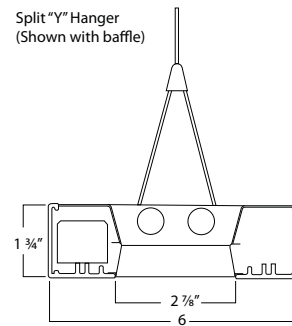

Specification Features

Housing

Heavy-gauge, one-piece, extruded and mitered aluminum. Internal bracketry is 18-gauge, cold-rolled steel.

Finish

Matte white.

Reflector

Precision-formed diffuse aluminum.

Shielding

Mounting

Pendant mounted with stainless steel cable (single or split "Y"). Vinyl power feed. 15' length provided as standard; gripper fitting allows quick length adjustment at job site. Consult factory for continuous runs.

Certification

UL Listed, IBEW (Local 3) Union-made in the USA.

Technical Drawings

Split "Y" Hanger
(Shown with baffle)

CG Hanger
(Shown with acrylic)

Ordering

Example: PLA 3 SYPF 2T5HO EBIS 120 PB IND

Series	Length	Mounting	No. of lamps/Lamp type	Ballast	Voltage	Shielding	Designation	Options
PLA Planar	2 Nominal 2' 3 Nominal 3' 4 Nominal 4' 6 Nominal 6' 8 Nominal 8' 10 Nominal 10'	SY Split "Y" cable SYPF Split "Y" cable with power feed CG Cable and gripper CGPF Cable, gripper and power feed	Number of lamps 1 2 Lamp type T5 T5HO	EBPR Program rapid start (standard) EBIS Instant start EDB Dimming (specify) EDHL Lutron Hi-Lume® dimming EDE10 Lutron Eco-10® dimming EDES Lutron Eco System®	120 277 347 ¹	SW Soft-white acrylic PB Parabolic diffuse aluminum baffle PBO Parabolic diffuse aluminum baffle with white acrylic overlay	IND Individual BOR Beginning of row INT Intermediate EOR End of row	EMPK Emergency battery pack (limited to 1.18" wide by 1" high)