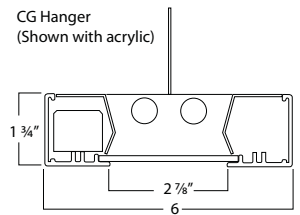

Specification Features

Housing

Heavy-gauge, one-piece, extruded and mitered aluminum. Internal bracketry is 18-gauge, cold-rolled steel.

Finish

Matte white.

Reflector

Precision-formed diffuse aluminum.

Shielding

Mounting

Pendant mounted with stainless steel cable (single or split "Y"). Vinyl power feed. 15' length provided as standard; gripper fitting allows quick length adjustment at job site. Consult factory for continuous runs.

Certification

UL Listed, IBEW (Local 3) Union-made in the USA.

Technical Drawings

Split "Y" Hanger
(Shown with baffle)

CG Hanger
(Shown with acrylic)

Ordering

Example: PLA 3 SYPF 2T5HO EBIS 120 PB IND

Series	Length	Mounting	No. of lamps/Lamp type	Ballast	Voltage	Shielding	Designation	Options
PLA Planar	2 Nominal 2' 3 Nominal 3' 4 Nominal 4' 6 Nominal 6' 8 Nominal 8' 10 Nominal 10'	SY Split "Y" cable SYPF Split "Y" cable with power feed CG Cable and gripper CGPF Cable, gripper and power feed	Number of lamps 1 2 Lamp type T5 T5HO	EBPR Program rapid start (standard) EBIS Instant start EDB Dimming (specify) EDHL Lutron Hi-Lume® dimming EDE10 Lutron Eco-10® dimming EDES Lutron Eco System®	120 277 347 ¹	SW Soft-white acrylic PB Parabolic diffuse aluminum baffle PBO Parabolic diffuse aluminum baffle with white acrylic overlay	IND Individual BOR Beginning of row INT Intermediate EOR End of row	EMPK Emergency battery pack (limited to 1.18" wide by 1" high)