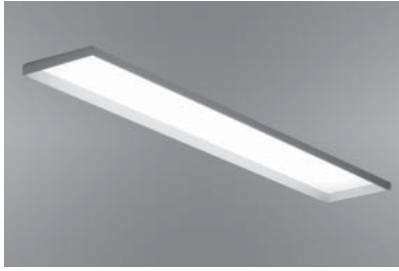

MARK[®] ARCHITECTURAL LIGHTING

The Ridge Series

Featuring a semi-recessed linear profile, Ridge has a unique form that can provide aesthetic appeal in a wide variety of settings. Its slender micro-groove extruded aluminum trim protrudes just below the ceiling, creating the illusion of being fully recessed.

With multiple length choices and widths of 4, 6 and 8 inches, Ridge offers a wide range of size options. Its shallow plenum depth—just 3 3/8 inches—allows for complete flexibility in design application.

Type:

Project:

Catalog Number:

DO NOT TYPE HERE. Autopopulated field.

Specification Features

Housing

Fabricated from die-formed, 20-gauge, cold-rolled steel. Provided with 7/8"-diameter KOs on top of unit and at either end of housing for through wiring.

Regress Trim

Heavy-gauge extruded aluminum.

Finish

Matte white.

Reflector

Precision-formed steel; white.

Shielding

1/8"-thick matte white acrylic. For other lens options, consult factory.