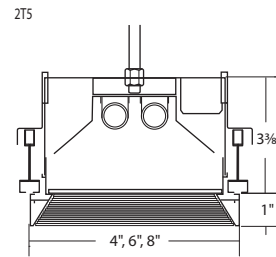

Type:

Project:

Catalog Number:

DO NOT TYPE HERE. Autopopulated field.

Specification Features

Housing

Fabricated from die-formed, 20-gauge, cold-rolled steel. Provided with 7/8"-diameter KOs on top of unit and at either end of housing for through wiring.

Mounting

Recessed direct in 2', 3', 4', 5', 6' and 8' sections.

Certification

cULus Listed, IBEW (Local 3) Union-made in the USA.

Technical Drawings

Ordering

Example: RDG 4 6 2T5 EBPR 120

Series	Length	Width	Number of lamps/Lamp type ¹	Ballast	Voltage	Options
RDG Ridge	2 Nominal 2'	4 Nominal 4"	Number of lamps Lamp type ¹	EBPR Program rapid start (standard)	120	EMPK Emergency battery pack
	3 Nominal 3'	6 Nominal 6"	1 T5	EBIS Instant start	277	CP Chicago plenum
	4 Nominal 4'	8 Nominal 8"	2 T5HO	EDB Dimming (specify)	347 ²	
	5 Nominal 5'			EDHL Lutron Hi-Lume [®] dimming		
	6 Nominal 6'			EDE10 Lutron Eco-10 [®] dimming		
	8 Nominal 8'			EDES Lutron Eco System [®]		