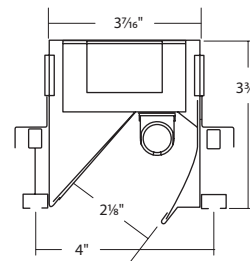

Technical Drawings

Ordering

Example: SL4T 3 FL 1T5 EBPR 120

Series	Length	Ceiling type	No. of lamps/Lamp type	Ballast	Voltage	Options
SL4T Slot 4T	2 2'	DF 9/16" slot grid	Number of lamps	EBPR Program rapid start (standard)	120	EMPK Emergency battery pack
	3 3'	G15 15/16" inverted tee	1	EBIS Instant start	277	CP Chicago plenum
	4 4'	FL 5/8" flange (sheetrock)		EDB Dimming (specify)	347¹	
	5 5'			EDHL Lutron Hi-Lume® dimming		
	6 6'			EDE10 Lutron Eco-10® dimming		
	8 8'			EDES Lutron Eco System®		
	__ ft. Specify continuous run length (in whole feet)					

Notes

1 Consult factory for lamp and ballast compatibility.