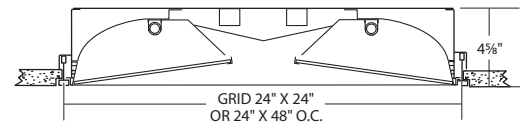

Specification Features

Housing

Nominal 2'x2' or 2'x4' housings fabricated from 20-gauge, cold-rolled steel.

Finish

Matte white.

Reflector

Precision-formed steel; white.

Shielding

Mounting

Recessed, lay-in extruded aluminum trim. Accommodates 9/16" slot grid or 15/16" inverted tee, or 9/16" inverted tee.

Certification

cULus Listed, IBEW (Local 3) Union-made in the USA.

Technical Drawings