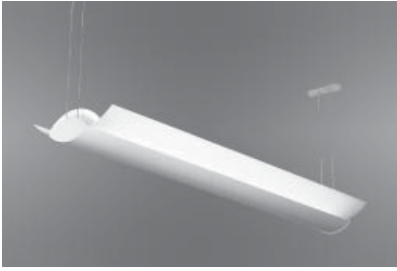

## The Wingspan Series

With its sleek, contemporary design, Wingspan is a stylish choice for high-end corporate interiors. Whether you choose perforated steel wings or extruded acrylic ones, Wingspan soars above the routine. It provides wide, uniform illumination while maintaining a minimal luminaire-to-ceiling distance.

The 4- or 8-foot section lengths can accommodate two or three T5 or T5HO lamps. A wall-mount version of Wingspan is also available.

Type:

Project:

Catalog Number:

DO NOT TYPE HERE. Autopopulated field.

### Housing

Extruded aluminum with fluted or smooth spine.