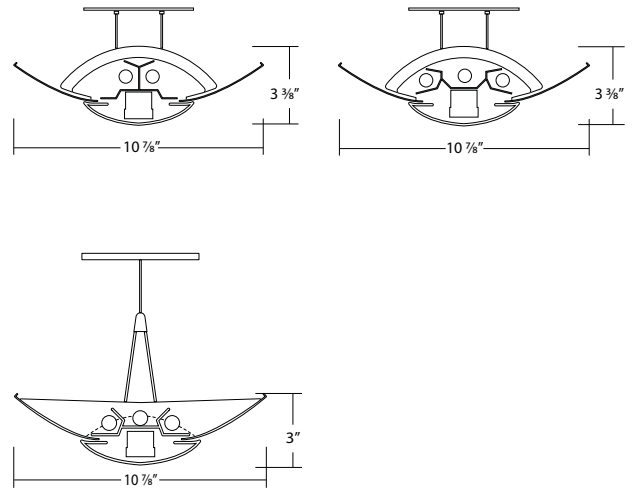

Technical Drawings

Ordering

Example: WSS 4 CG 2T5 EBPR 120 SW IND

Series	Length	Mounting	No. of lamps/Lamp type	Ballast	Voltage	Shielding	Designation	Options	
WSS	Wingspan - halo ends, smooth spine 4 Nominal 4'	SY	Split "Y" cable Number of lamps 2	Lamp type T5	EBPR	Program rapid start (standard) 120	IND	Individual	
WSFS	Wingspan - full ends, smooth spine 8 Nominal 8'	SYPF	Split "Y" cable with power feed 3	T5HO	EBIS	Instant start 277	BOR	Beginning of row	
WSF	Wingspan - halo ends, fluted spine	CG	Cable and gripper		EDB	Dimming (specify)	INT	Intermediate	
WSFF	Wingspan - full ends, fluted spine	CGPF	Cable, gripper and power feed		EDHL	Lutron Hi-Lume® dimming	EOR	End of row	
					EDE10	Lutron Eco-10® dimming			
					EDES	Lutron Eco System®			
						SW	Soft-white acrylic	EMPK	Emergency battery pack
						PF	Perforated steel		

Notes

1 Consult factory for lamp and ballast compatibility.