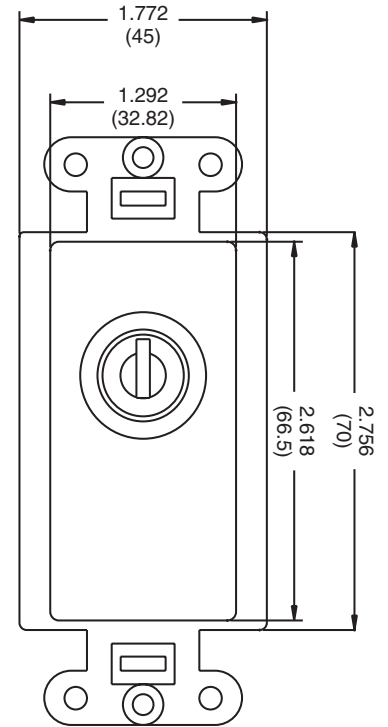

FUNCTIONAL

- Each switch assembly consists of two single-pole/single-throw contacts with a shared common and provides form C contact closure to relay panel switch inputs or other compatible devices.

ELECTRICAL

- Contacts rated 3 amps at 28V DC operation.
- Contacts normally open, interlocked.
- Electrical connection is made to 6" pigtails

WIRING DIAGRAMS

CATALOG NUMBER	INDEXING	CONNECTED TERMINALS POSITION 1	CONNECTED TERMINALS POSITION 2	CONNECTED TERMINALS POSITION 3
LVKS HOA				
LVKS SPDT MOM				
LVKS SPDT				N/A

Key can be pulled in any position above except momentary.

DIMENSIONS

All dimensions are inches (millimeters).

REAR VIEW OF LVKS SWITCH

WIRE NUMBER LOCATIONS

NOTE: NOT ALL SWITCHES WILL CONTAIN WIRES AT ALL LOCATIONS SHOWN