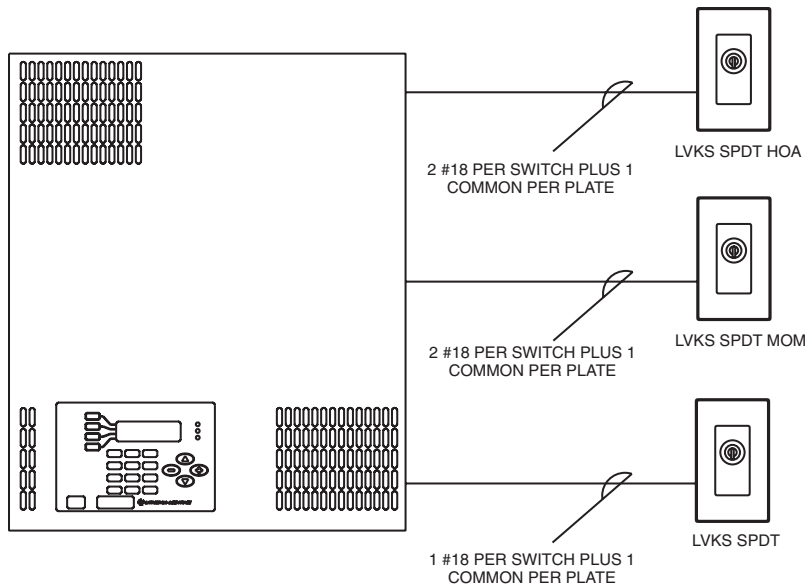

Accessories

Order as separate catalog number.

DSA FP D#-__ Screwless thermoplastic Decora style wallplate

LVKS Low Voltage Override Switch

SPECIFICATIONS

CONSTRUCTION

- Designed to mount in standard 2" deep wall box with Decora wallplate

FUNCTIONAL

- Each switch assembly consists of two single-pole/single-throw contacts with a shared common and provides form C contact closure to relay panel switch inputs or other compatible devices.

ELECTRICAL

- Contacts rated 3 amps at 28V DC operation.
- Contacts normally open, interlocked.
- Electrical connection is made to 6" pigtails

WIRING DIAGRAMS

CATALOG NUMBER	INDEXING	CONNECTED TERMINALS POSITION 1	CONNECTED TERMINALS POSITION 2	CONNECTED TERMINALS POSITION 3
LVKS HOA				
LVKS SPDT MOM				
LVKS SPDT				N/A

Key can be pulled in any position above except momentary.

DIMENSIONS

All dimensions are inches (millimeters).

REAR VIEW OF LVKS SWITCH

WIRE NUMBER LOCATIONS

NOTE: NOT ALL SWITCHES WILL CONTAIN WIRES AT ALL LOCATIONS SHOWN