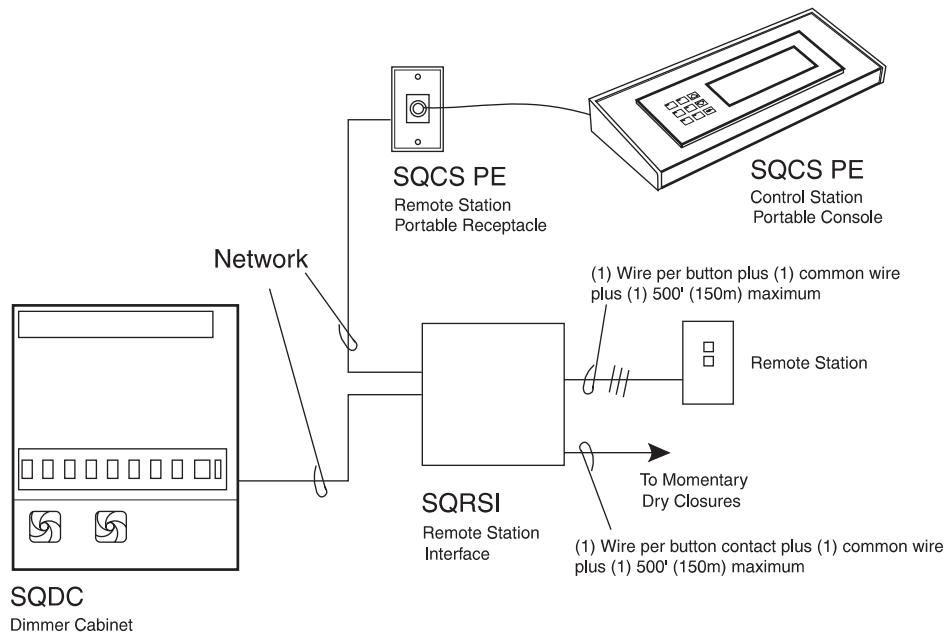

- Two-piece steel enclosure. Gray enamel finish.

FUNCTIONAL

- Provides capability for the SQRS remote station or other momentary dry contact closures to activate lighting control functions without connection to a Sequel control station.
- Available functions: preset activation with LED indication, channel raise/lower, channel on/off, master raise/lower, *off*, select and *on* (recalls previous state before *off*). No LED signal is provided for master raise/lower, *on* and *off* functions.

CAPACITIES

- All units provide *on*, *off*, master raise/lower functions.
- 16-input unit: Up to eight channels of raise/lower control.
- 16-input presets: Up to 16 presets with LED signal for SQRS; up to 16 presets without LED signal for other contact closures.

ELECTRICAL

- Operating voltage: 0 – 30 VDC, Class 2.
- Output ratings: .5A at 24VDC, power supply furnished by others.
- Network Wiring: One pair, twisted and shielded, plus (2) #16 AWG conductors. Lithonia SYA CABLEA4, plenum rated or Belden #3105A plus two #16 AWG conductors. Network connections are made in a "daisy chain" - no "T" taps or branches.

DIMENSIONS

All dimensions are in inches (millimeters).

WIRING DIAGRAM

An AcuityBrands Company