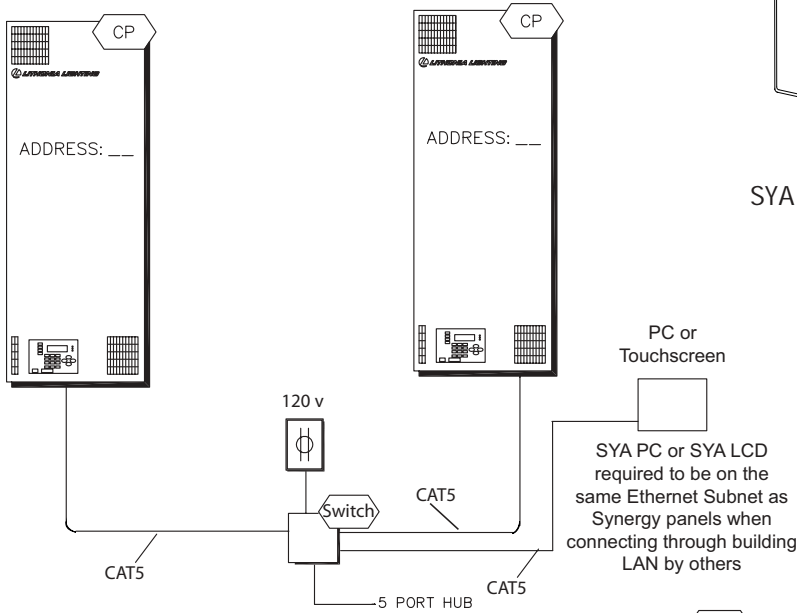

### Accessories:

Order as separate catalog number.

|                                   |   |
|-----------------------------------|---|
| <b>SYA LCD SCREEN MOUNT</b>       | Mounting enclosure - Enclosure for mounting SYA LCD SCREEN to wall. Mounts from finished wall side, rear mounting not required. |
| <b>SYSW CONFIG</b>                | Windows™ configuration software and cable   |
| <b>SYSW GRAPHICS</b>              | Floorplan and button-based graphical interface software.  |
| <b>SYA ETHERNET 5 PORT SWITCH</b> | Ethernet 5 Port 10 Base-T switch.   |
| <b>SYA NIC PCI</b>                | Arcnet interface card.  |

## DIMENSIONS

All dimensions are inches

Rough-in dimensions.

## TYPICAL WIRING DIAGRAMS

Must mount using accessory SYA LCD SCREEN MOUNT.