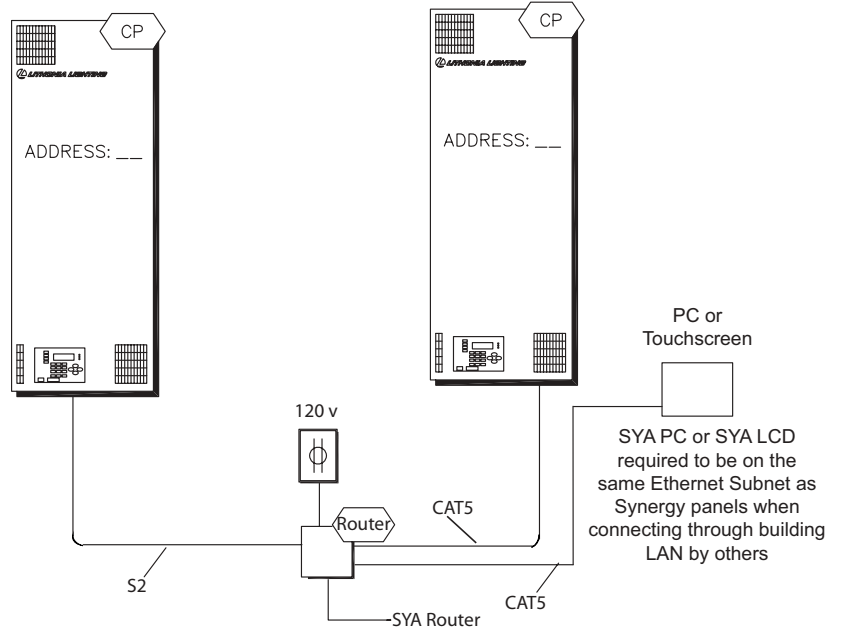

### Accessories:

Order as separate catalog number.

|                                   |   |
|-----------------------------------|---|
| <b>SYA LCD SCREEN MOUNT</b>       | Mounting enclosure - Enclosure for mounting SYA LCD SCREEN to wall. Mounts from finished wall side, rear mounting not required. |
| <b>SYSW CONFIG</b>                | Windows™ configuration software and cable   |
| <b>SYSW GRAPHICS</b>              | Floorplan and button-based graphical interface software.  |
| <b>SYA ETHERNET 5 PORT SWITCH</b> | Ethernet 5 Port 10 Base-T switch.   |
| <b>SYA NIC PCI</b>                | Arcnet interface card.  |

## DIMENSIONS

All dimensions are inches

Rough-in dimensions.

## TYPICAL WIRING DIAGRAMS

Must mount using accessory SYA LCD SCREEN MOUNT.