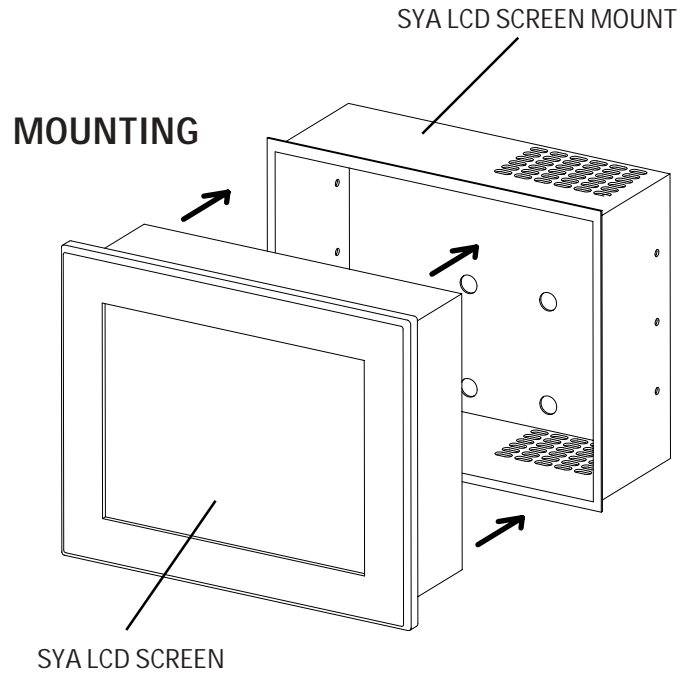

TYPICAL WIRING DIAGRAMS

Must mount using accessory SYA LCD SCREEN MOUNT.