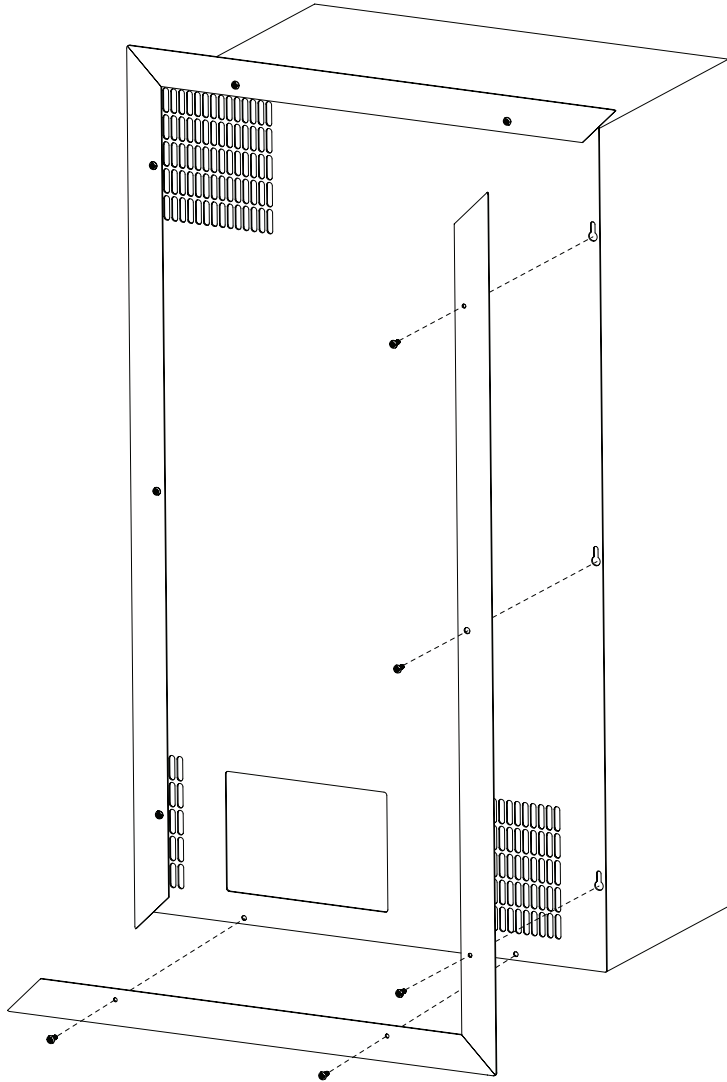

Catalog Number	
Notes	Type

**Lighting Control System
System Enclosure Recessed Mounting Kit**

SYE RE

ORDERING INFORMATION

Choose the boldface catalog nomenclature that best suits your needs and write it on the appropriate line. Order accessories as separate catalog number.

- SYA SRE** Recess kit for small enclosures
- SYA MRE** Recess kit for medium enclosures
- SYA LRE** Recess kit for large enclosures

SYE RE System Enclosure Recessed Kit

DIMENSIONS

All dimensions are inches (millimeters).

ENCLOSURE DIMENSIONS

ROUGH IN OPENING SIZE
(1.5" LARGER THAN ENCLOSURE IN HEIGHT AND WIDTH)