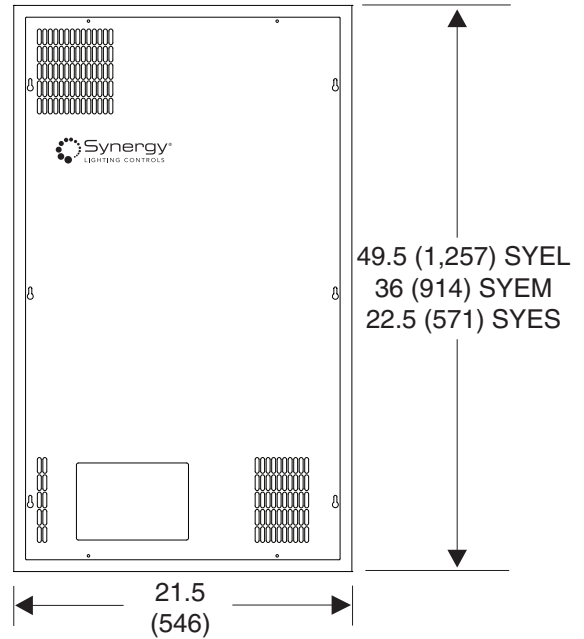

Catalog Number	
Notes	Type

**Lighting Control System
System Enclosure Recessed Mounting Kit**

SYE RE

ORDERING INFORMATION

Choose the boldface catalog nomenclature that best suits your needs and write it on the appropriate line. Order accessories as separate catalog number.

- SYA SRE** Recess kit for small enclosures
- SYA MRE** Recess kit for medium enclosures
- SYA LRE** Recess kit for large enclosures

SYE RE System Enclosure Recessed Kit

DIMENSIONS

All dimensions are inches (millimeters).

ENCLOSURE DIMENSIONS

ROUGH IN OPENING SIZE
(1.5" LARGER THAN ENCLOSURE IN HEIGHT AND WIDTH)