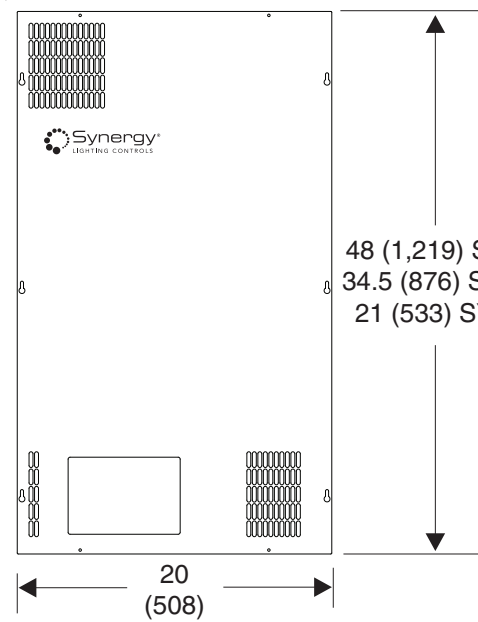

Catalog Number	
Notes	Type

**Lighting Control System
System Enclosure Recessed Mounting Kit**

SYE RE

ORDERING INFORMATION

Choose the boldface catalog nomenclature that best suits your needs and write it on the appropriate line. Order accessories as separate catalog number.

- SYA SRE** Recess kit for small enclosures
- SYA MRE** Recess kit for medium enclosures
- SYA LRE** Recess kit for large enclosures

SYE RE System Enclosure Recessed Kit

DIMENSIONS

All dimensions are inches (millimeters).

ENCLOSURE DIMENSIONS

ROUGH IN OPENING SIZE
(1.5" LARGER THAN ENCLOSURE IN HEIGHT AND WIDTH)