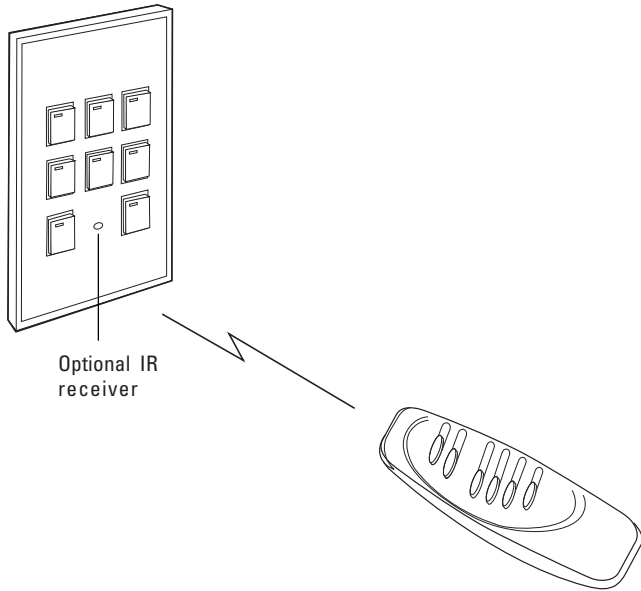

SYWR 6B

Wireless Remote Control

ORDERING INFORMATION

Example: **SYWR 6B**

Choose the boldface catalog nomenclature that best suits your needs and write it on the appropriate line. Order accessories as separate catalog number.

SYWR Lighting Control System, Wireless Remote Control

SPECIFICATIONS

POWER: Two type 23A batteries supplied.
 IR CONTROL RANGE: 25 feet (7.5m).
 LED CONTROL ANGLE: +/- 30 degrees.
 OPERATING TEMPERATURE: -0 to 50°C.

DIMENSIONS

All dimensions are inches (centimeters).

FUNCTIONAL

Optional IR receiver

ON/RAISE

Press and release

press and hold

Press and release