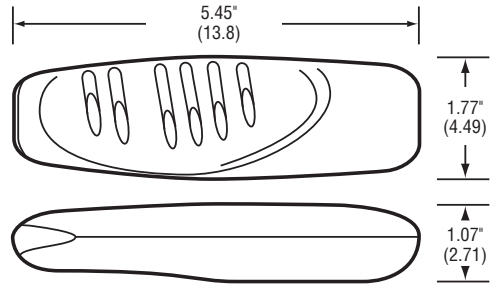

SYWR 6B

Wireless Remote Control

ORDERING INFORMATION

Example: **SYWR 6B**

Choose the boldface catalog nomenclature that best suits your needs and write it on the appropriate line. Order accessories as separate catalog number.

SYWR Lighting Control System, Wireless Remote Control

SPECIFICATIONS

POWER: Two type 23A batteries supplied.
 IR CONTROL RANGE: 25 feet (7.5m).
 LED CONTROL ANGLE: +/- 30 degrees.
 OPERATING TEMPERATURE: -0 to 50°C.

DIMENSIONS

All dimensions are inches (centimeters).

FUNCTIONAL

Optional IR receiver

ON/RAISE

Press and release

press and hold

Press and release