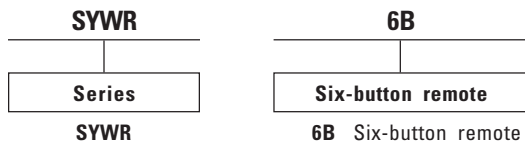

SYWR 6B

Wireless Remote Control

ORDERING INFORMATION

Example: **SYWR 6B**

Choose the boldface catalog nomenclature that best suits your needs and write it on the appropriate line. Order accessories as separate catalog number.

SYWR Lighting Control System, Wireless Remote Control

SPECIFICATIONS

POWER: Two type 23A batteries supplied.
 IR CONTROL RANGE: 25 feet (7.5m).
 LED CONTROL ANGLE: +/- 30 degrees.
 OPERATING TEMPERATURE: -0 to 50°C.