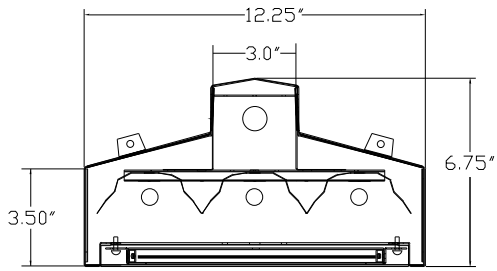

# MHH 1x4 Fluorescent High-Pressure Hose-Down, T5, T5HO and T8

## DIMENSIONS

Inches (centimeters). Subject to change without notice.

T5/T5HO

T8