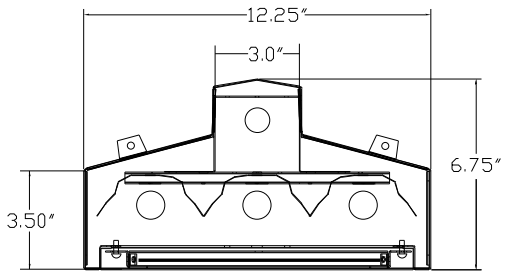

# MHH 1x4 Fluorescent High-Pressure Hose-Down, T5, T5HO and T8

## DIMENSIONS

Inches (centimeters). Subject to change without notice.

T5/T5HO

T8