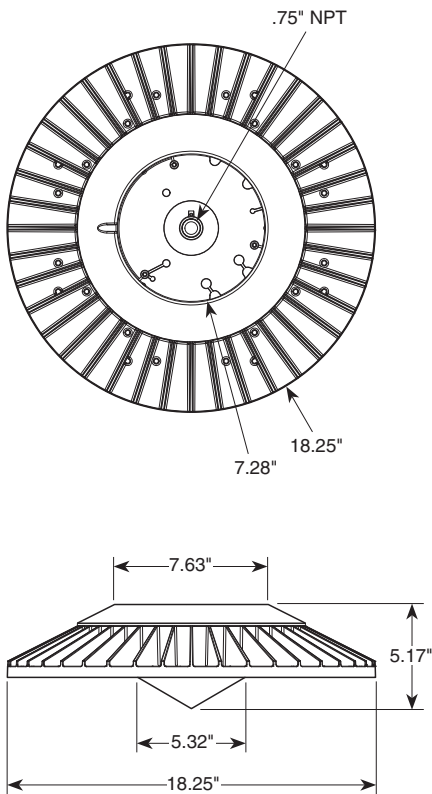

Ratio™ Parking Garage 1.5 TLRPG15

Catalog Number:

Type:

Project:

TLRPG15	72 LED100MA	41K	SYM	120	PDM	SF	FG	DWH
Series	Lumen Package	LED Color	Distribution	Voltage	Mounting Method	Options	Accessories	Finish
TLRPG15	72 LED100MA 72 LED 220MA 72 LED 350MA	35K 41K 56K	SYM ASM	120⁸ 208⁸ 240⁸ 277⁸ 347^{Cal Factory} 480^{Cal Factory}	PDM¹ Pendant SRM² Surface TNM⁷ Trunnion	SF Single Fuse DF Double Fuse SPD6KV Surge Protection SPD10KV Surge Protection	FG³ Fowl Guard STEM 12⁴ 12" Stem STEM 18⁴ 18" Stem STEM 22⁴ 22" Stem SLVRD⁵ Self-leveling for round or Oct J-box SLVSQ⁵ Self-leveling for square J-box	DDB Dark Bronze DNA Natural Aluminum DWH White CM Custom Match CS Custom Select RAL

1. Pendant mounts to 3/4" NPT stem by others or as a separate optional accessory
2. Surface mounts to J-Box by others. Mounting plate and cable included. Ships with fixture
3. FG: Fowl Guard for Pendant mount only. Shipped Separately
4. STEMxx: 3/4" NPT stem. Not Finish Painted. Shipped Separately
5. SLVRD or SLVSQ: Self leveling pendant mount swivel plate for Round/Octagonal or Square J-Box. Not finish painted. Shipped Separately
6. Consult factory for Custom match finish
7. Trunnion mounting hardware not finish painted and shipped separately
8. 120-277 uses MVOLT driver. (Asking for specific voltage for Surge Protection)

Note: See following pages for details.

Construction:

Die-cast, low copper (<0.6% Cu) aluminum alloy Housing. All mechanical fasteners are corrosion resistant and hangers are galvanized steel.

Finish:

The powder coated finish uses TGIC polyester powder. The finish is a three-stage process that consists of drying, powder application and curing. Before curing, the parts are treated with a five-stage pretreatment process, consisting of a heated alkaline cleaner, rinse, phosphate coating, rinse and sealant.

Optics:

Precision injection molded acrylic optics are designed to meet multiple applications, bi-directional, uni-directional and pedestrian walk/ drive lanes.

Electrical:

All electrical components are UL recognized and mounted directly to the electrical housing for maximum heat dissipation. Fixture includes a driver with optional fusing and surge protector.

Installation:

Mounting: Fully silicone-gasketed, galvanized steel plate. Surface mounts to recessed box or pendant mounts to industry standard J-boxes. The quick-mounting bracket includes a tether for the fixture, allowing for trouble-free electrical connections. The fixture twist-locks into place in a firm, secure fashion.

Listings:

The luminaire is tested to and meets all NRTL's outdoor requirement standards, wet location use, through the fully accredited and approved CSA laboratory.

Note:

Consult factory for availability.

WARNING: Tersen reserves the right to modify specifications without notice.