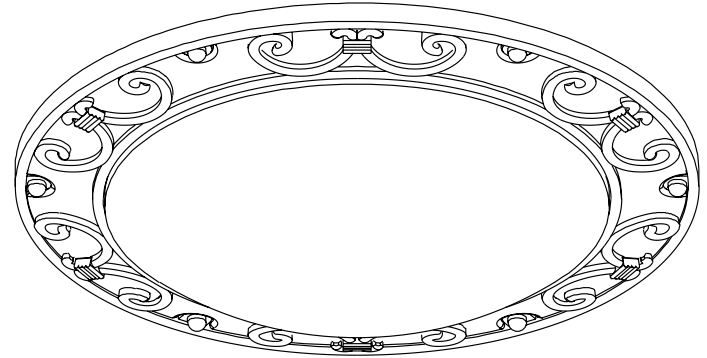

ATTRIBUTES

Traditional scroll work in an antique bronze finish surrounds a matte white acrylic diffuser.

Includes (1) 22W and (1) 32W T9 3500K fluorescent lamps for energy efficiency, superior color rendering and long life.

DIMENSIONS

All dimensions are in inches (centimeters)

Nominal Size	Lamp Configuration	Model No.	Number of Lamps	(A) Diameter Inches (cm)	(B) Height* Inches (cm)
18"		10827 BZA	(1) 22W & (1) 32W circline T9	17-1/2" (19.05)	4" (10.16)