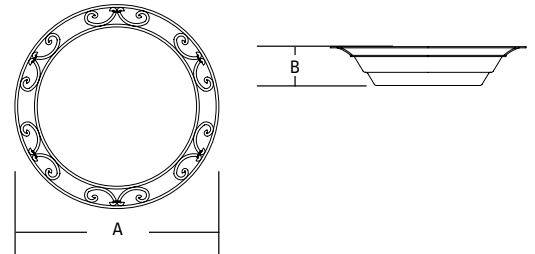

DIMENSIONS

All dimensions are in inches (centimeters)

Nominal Size	Lamp Configuration	Model No.	Number of Lamps	(A) Diameter Inches (cm)	(B) Height* Inches (cm)
18"		10827 BZA	(1) 22W & (1) 32W circline T9	17-1/2" (19.05)	4" (10.16)