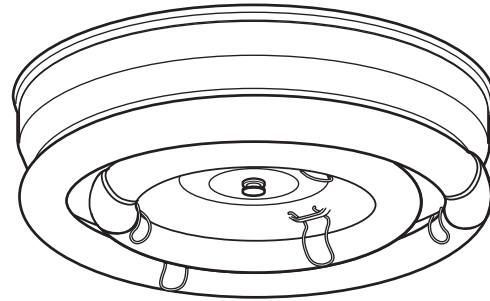

WARRANTY

Guaranteed for two years against mechanical defects in manufacture.