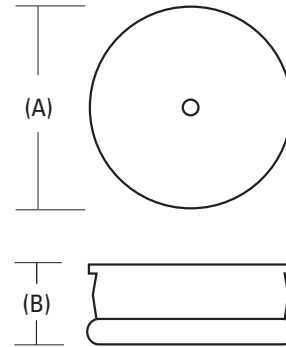

## DIMENSIONS

Nominal Size	Lamp Configuration	Model Number	Number of Lamps	(A) Width inches (cm)	(B) Extension* inches (cm)
8-1/2" dia		FM22	(1) 22W circline T9	8-1/2" (22.9)	2-1/8" (5.4)
12" dia		FM54	(1) 22W & (1) 32W circline T9	12" (30.5)	3-1/2" (18.9)

\* Extension from ceiling

All dimensions are in inches (centimeters)