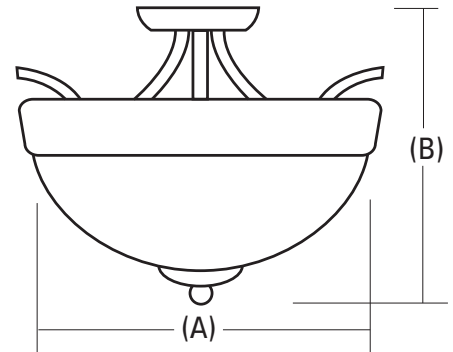

Indoor Decorative Blackwell Semi-Flush

CLASSIC COLLECTION
Compact Spiral Fluorescent

DIMENSIONS

Nominal Size	Lamp Configuration	Model Number	Number of Lamps	(A) Width inches (cm)	(B) Length inches (cm)	(C) Depth* inches (cm)
14" dia		11635 BZD	(1) 55W 2C T6	14" (36)	14" (36)	13" (33)

* Extension from ceiling

All dimensions are in inches (centimeters)

ORDERING INFORMATION

Choose the boldface catalog nomenclature that best suits your needs and write it on the appropriate line. Order accessories as separate catalog numbers.