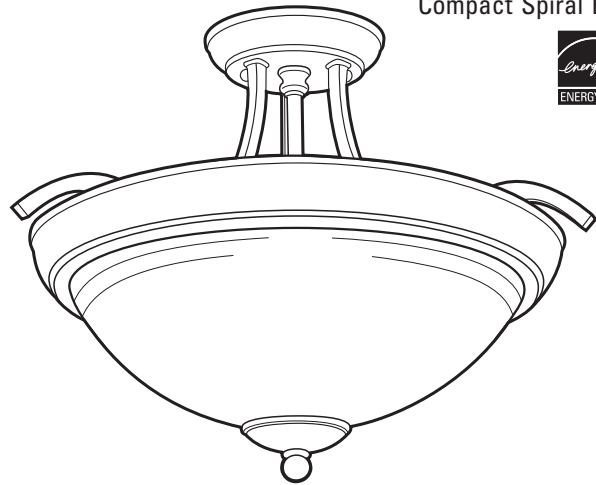

ATTRIBUTES

Simplistic form is complemented by the dark, black-bronze finish which creates the illusion of wrought-iron. Matching canopy and stems included. Crisp, white glass diffuser provides widespread illumination. Finials provide easy access for cleaning and maintenance.

Indoor Decorative Blackwell Semi-Flush

CLASSIC COLLECTION
Compact Spiral Fluorescent

DIMENSIONS

Nominal Size	Lamp Configuration	Model Number	Number of Lamps	(A) Width inches (cm)	(B) Length inches (cm)	(C) Depth* inches (cm)
14" dia		11635 BZD	(1) 55W 2C T6	14" (36)	14" (36)	13" (33)