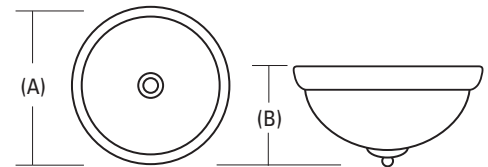

DIMENSIONS

Nominal Size	Lamp Configuration	Model Number	Number of Lamps	(A) Width inches (cm)	(B) Length inches (cm)	(C) Depth* inches (cm)
17" dia.		11634 BZD	(1) 55W 2C T6	16-3/4" (43)	16-3/4" (43)	11" (28)

*Extension from ceiling

All dimensions are in inches (centimeters)