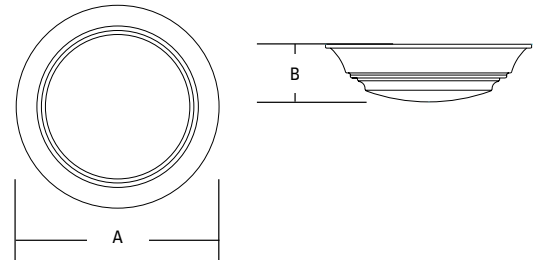

Nominal Size	Lamp Configuration	Model No.	Number of Lamps	(A) Diameter Inches (cm)	(B) Height* Inches (cm)
18"		11571 ERF	(1) 22W & (1) 32W circline T9	17-3/4" (45.08)	4-1/4" (10.79)

* Extension from ceiling