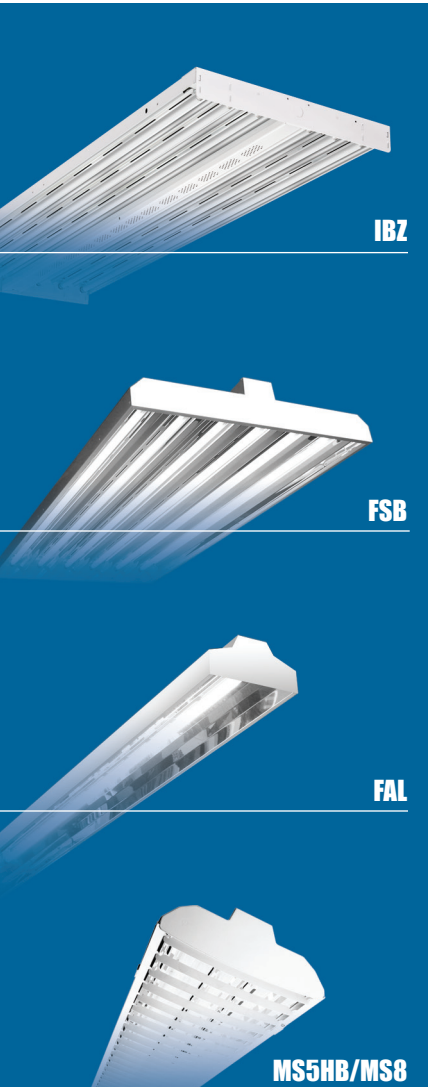

TRIAL INSTALLATION PROGRAM

Seeing is believing...

Are Fluorescent High Bays right for your application?

To appreciate the power and performance of the fluorescent high bay offering, Lithonia Lighting offers the Trial Installation Program (T.I.P.) for customers to “try before you buy.” Lithonia customers can install up to 10 high bay fixtures to ensure they have the “right product for the right application.”

Available Fixtures:

T.I.P. Program Criteria:

- “Test run” a maximum of 10 standard Lithonia Lighting fixtures in your facility.
- 90-day trial period. If you are not satisfied, return the merchandise, freight prepaid, in saleable condition within 90 days.
- Qualifying products: IBZ, FSB, FAL, MS5HB and MS8 (accessories for products are available).
- Distributor will be invoiced at shipment with 90-day terms.

HANG TEN!

I-BEAM® fixtures feature T5HO Cool Running Plus™ Technology, combining high-ambient operation with the reliability, energy efficiency and lighting quality of fluorescent lighting.

Hang ten I-BEAM IBZ fixtures through the T.I.P. program to see for yourself: