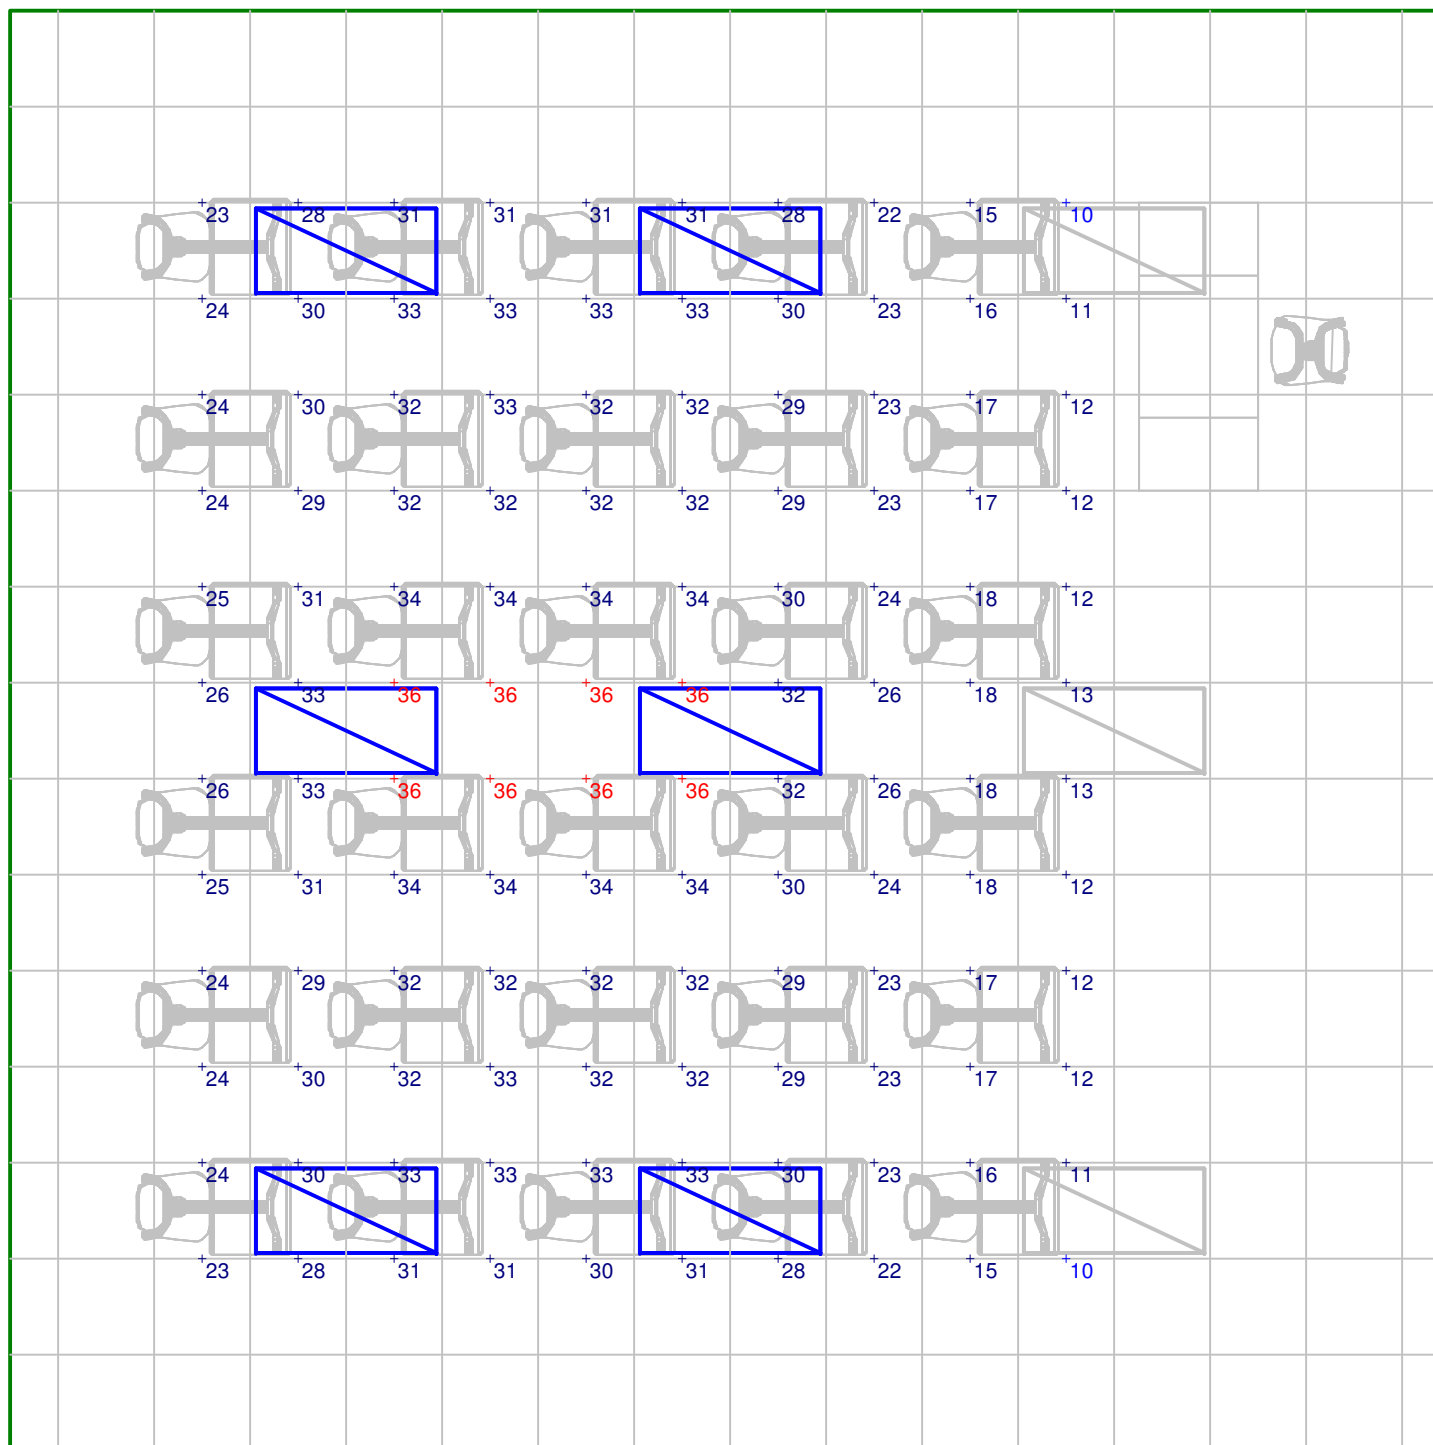

**Designer**  
Wayne Palmer, LC

**Date**  
FEB 24, 2009

**Scale**  
See plan view

**Drawing No.**  
99903608A18

3 of 3

**PLAN VIEW**

Scale 1" = 4'

Calculated values include direct and interreflected components.