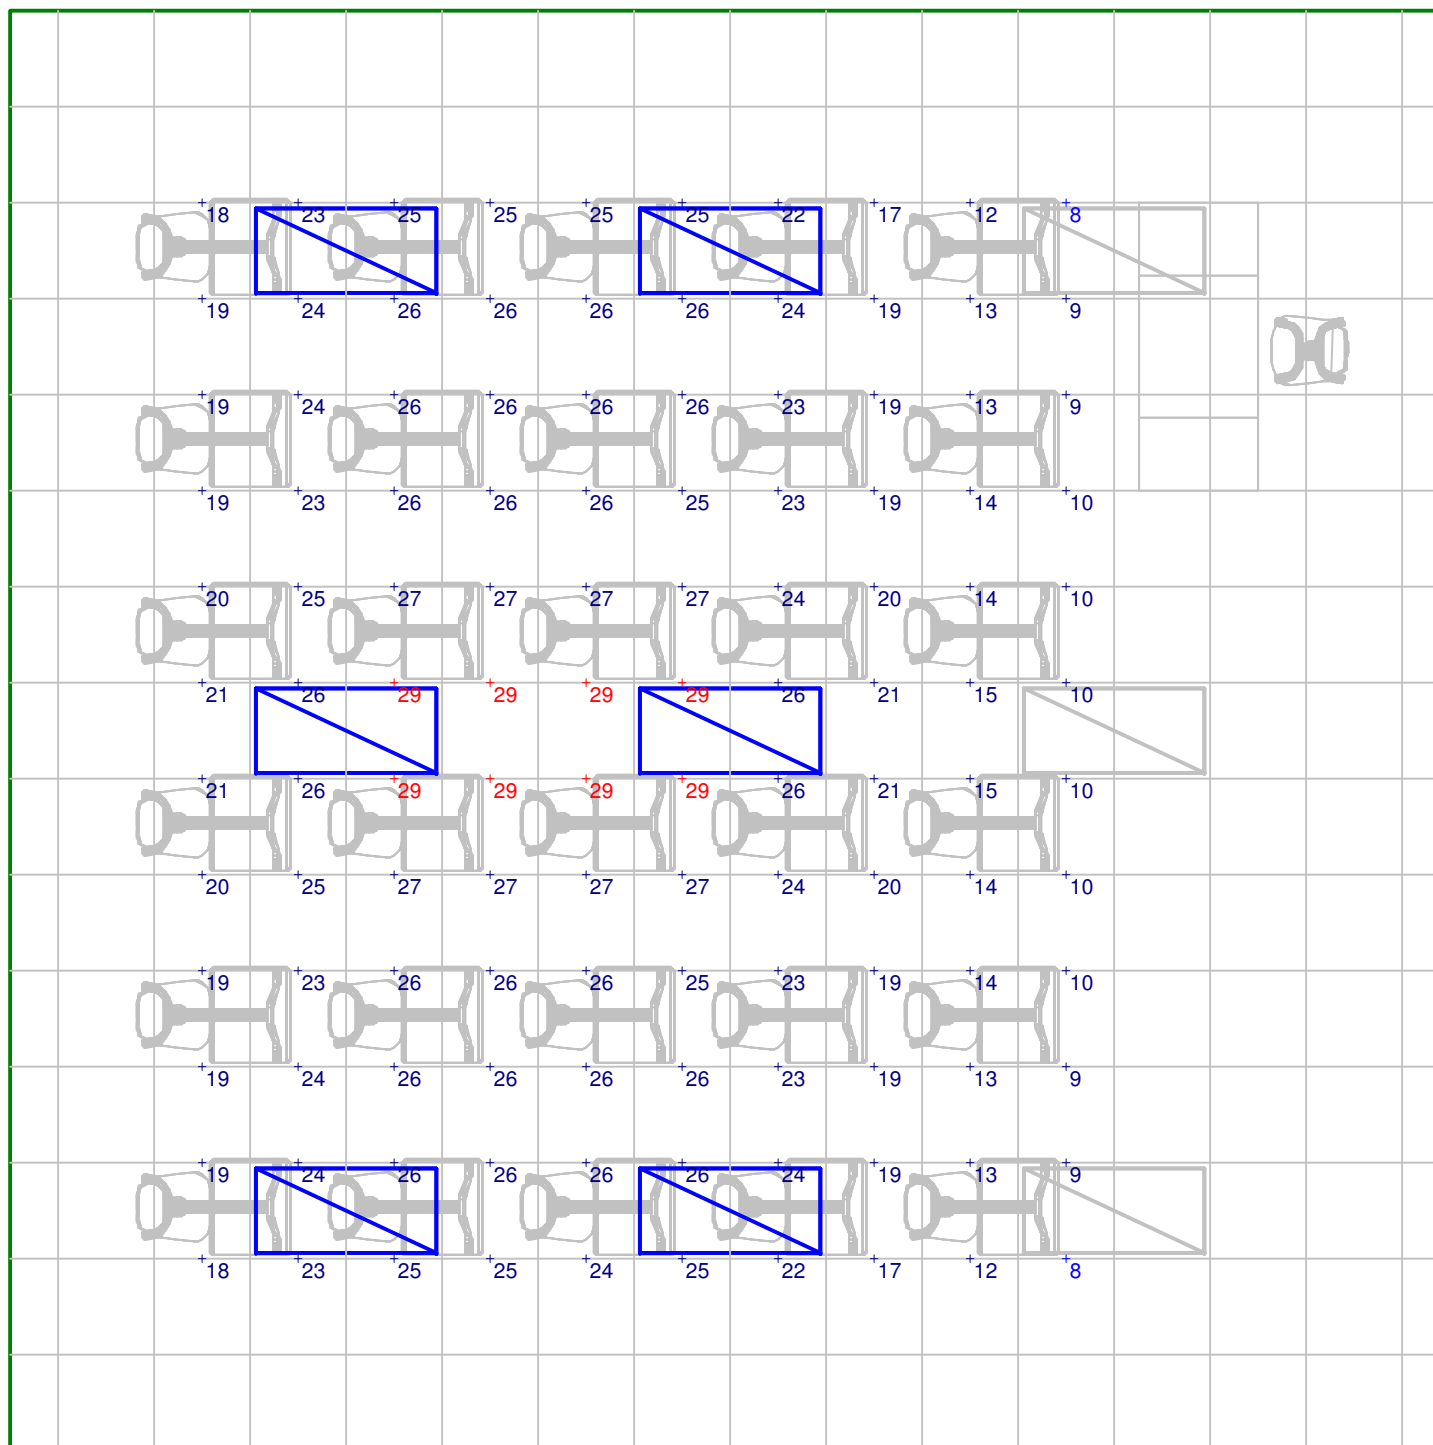

**Designer**  
Wayne Palmer, LC

**Date**  
FEB 24 2009

**Scale**  
See plan view

**Drawing No.**  
99903608A20

3 of 3

**PLAN VIEW**

Scale 1" = 4'

Calculated values include direct and interreflected components.