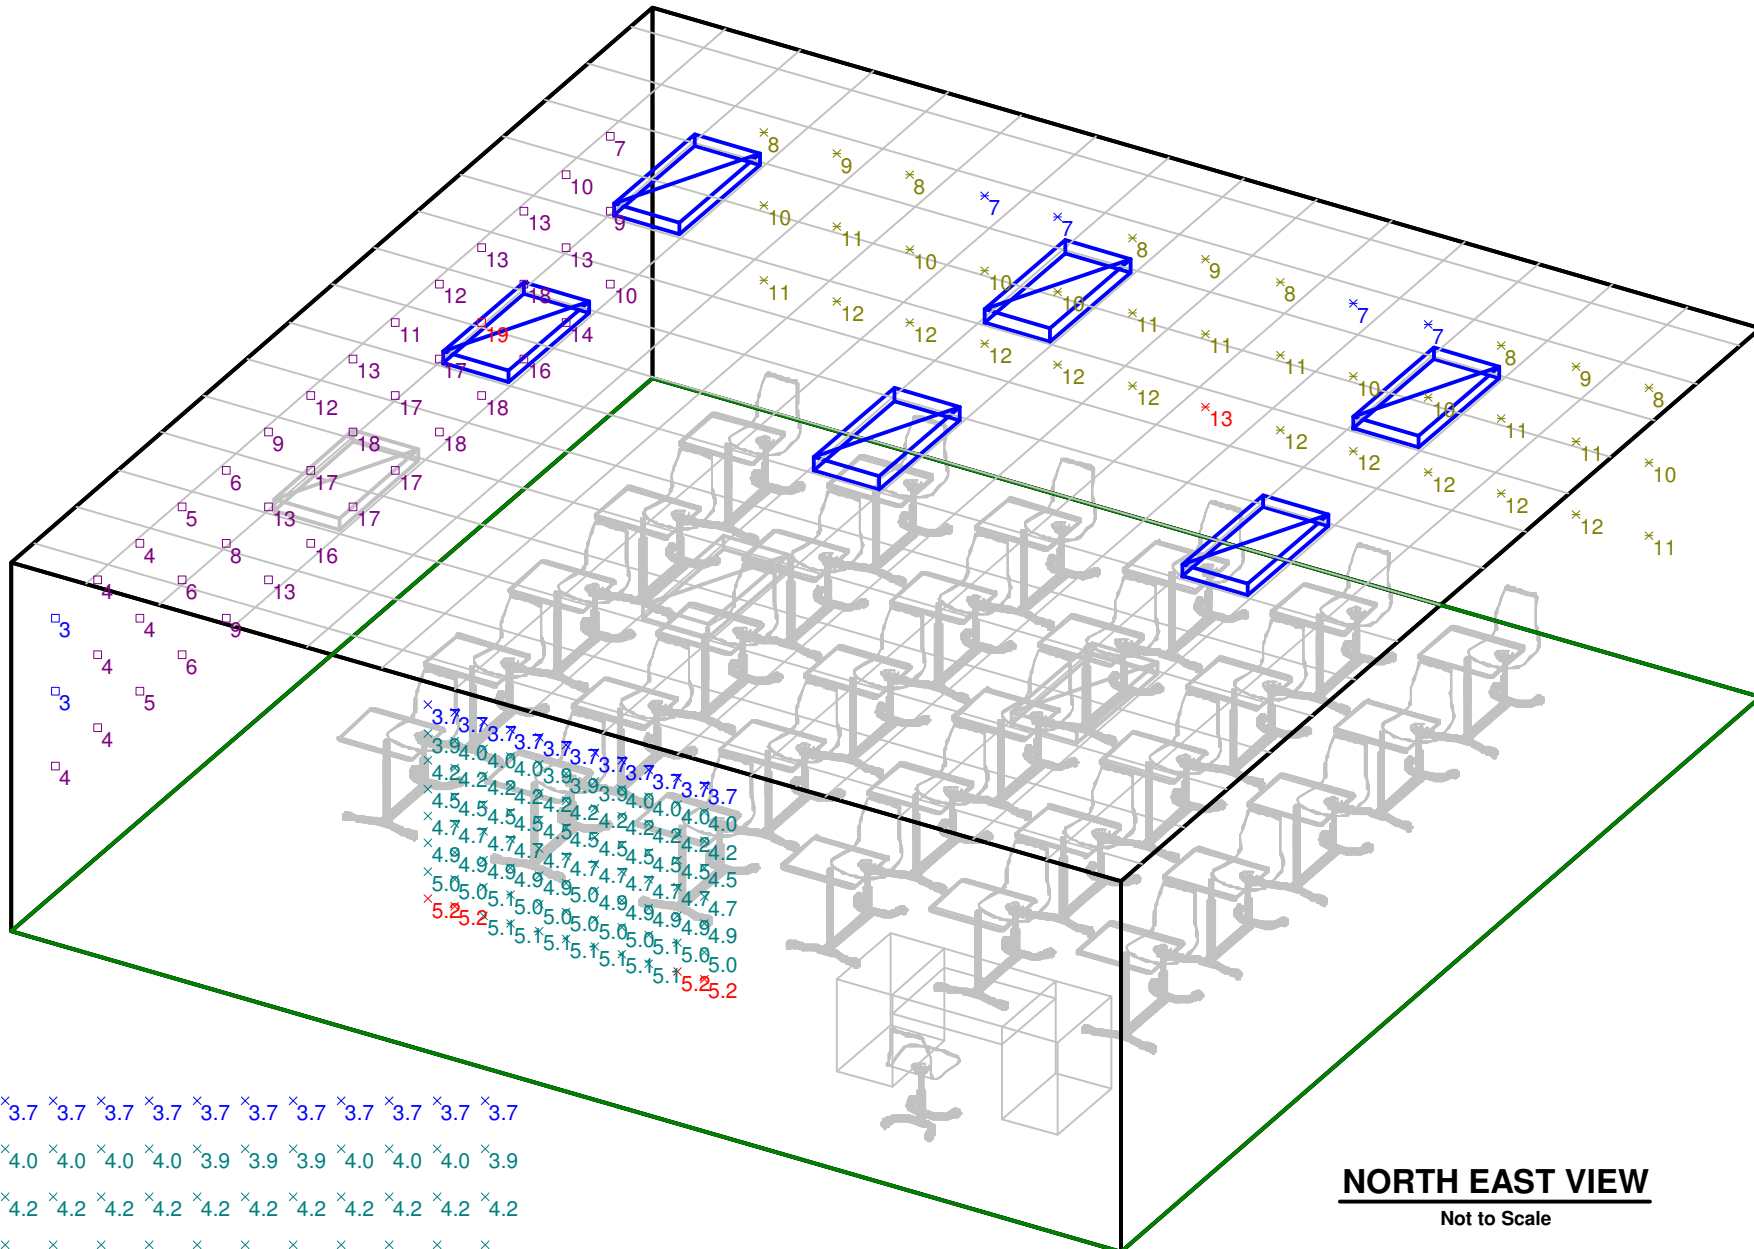

Typical Classroom layout  
ClassPack SP8 232 IS  
AV activity  
Lighting Analysis

**Designer**  
Wayne Palmer, LC

**Date**  
Jan 13, 2008

**Scale**  
See plan view

**Drawing No.**  
99903608A4

1 of 3

x3.7 x3.7 x3.7 x3.7 x3.7 x3.7 x3.7 x3.7 x3.7 x3.7  
 x4.0 x4.0 x4.0 x4.0 x3.9 x3.9 x3.9 x4.0 x4.0 x4.0 x3.9  
 x4.2 x4.2 x4.2 x4.2 x4.2 x4.2 x4.2 x4.2 x4.2 x4.2  
 x4.5 x4.5 x4.5 x4.5 x4.5 x4.5 x4.5 x4.5 x4.5 x4.5  
 x4.7 x4.7 x4.7 x4.7 x4.7 x4.7 x4.7 x4.7 x4.7 x4.7  
 x4.9 x4.9 x4.9 x4.9 x4.9 x5.0 x4.9 x4.9 x4.9 x4.9  
 x5.0 x5.0 x5.1 x5.0 x5.0 x5.0 x5.0 x5.1 x5.0 x5.0  
 x5.2 x5.2 x5.1 x5.1 x5.1 x5.1 x5.1 x5.1 x5.2 x5.2

**Projection Screen**

Scale 1" = 3'

Calculated values include direct and interreflected components.

**NORTH EAST VIEW**

Not to Scale

**LITHONIA LIGHTING**

An Acuity Brands Company

**LIGHTING TECHNOLOGY**

**Drawing No.**  
99903608A4

3 of 3

**PLAN VIEW**

Scale 1" = 4'

Calculated values include direct and interreflected components.