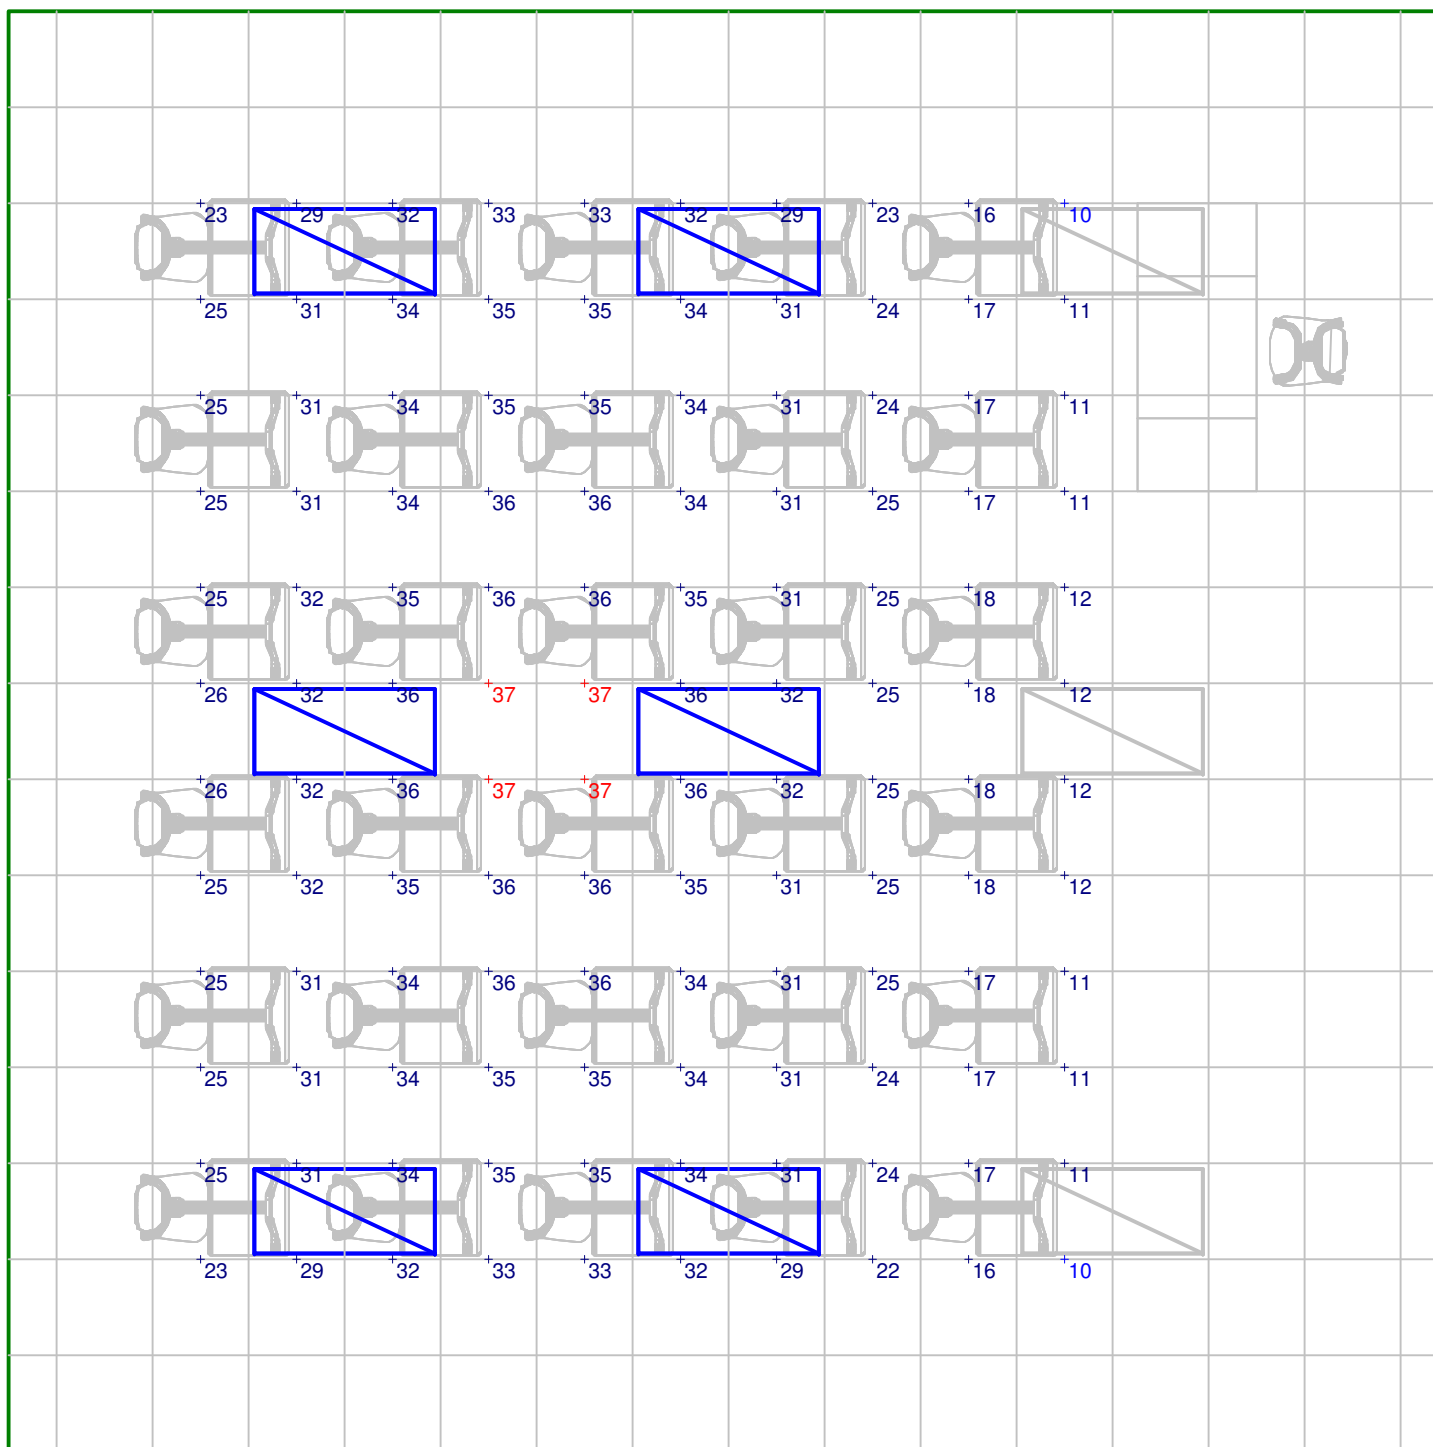

**Projection Screen**

Scale 1" = 3'

Calculated values include direct and interreflected components.

**NORTH EAST VIEW**

Not to Scale

**LITHONIA LIGHTING**

An Acuity Brands Company

**LIGHTING TECHNOLOGY**

**Date**  
Jan 13, 2008

**Scale**  
See plan view

**Drawing No.**  
99903608A4

**LITHONIA  
LIGHTING**

An Acuity Brands Company

**LIGHTING  
TECHNOLOGY**

lighting.tech@lithonia.com

One Lithonia Way

**Drawing No.**  
99903608A4

3 of 3

**PLAN VIEW**

Scale 1" = 4'

Calculated values include direct and interreflected components.