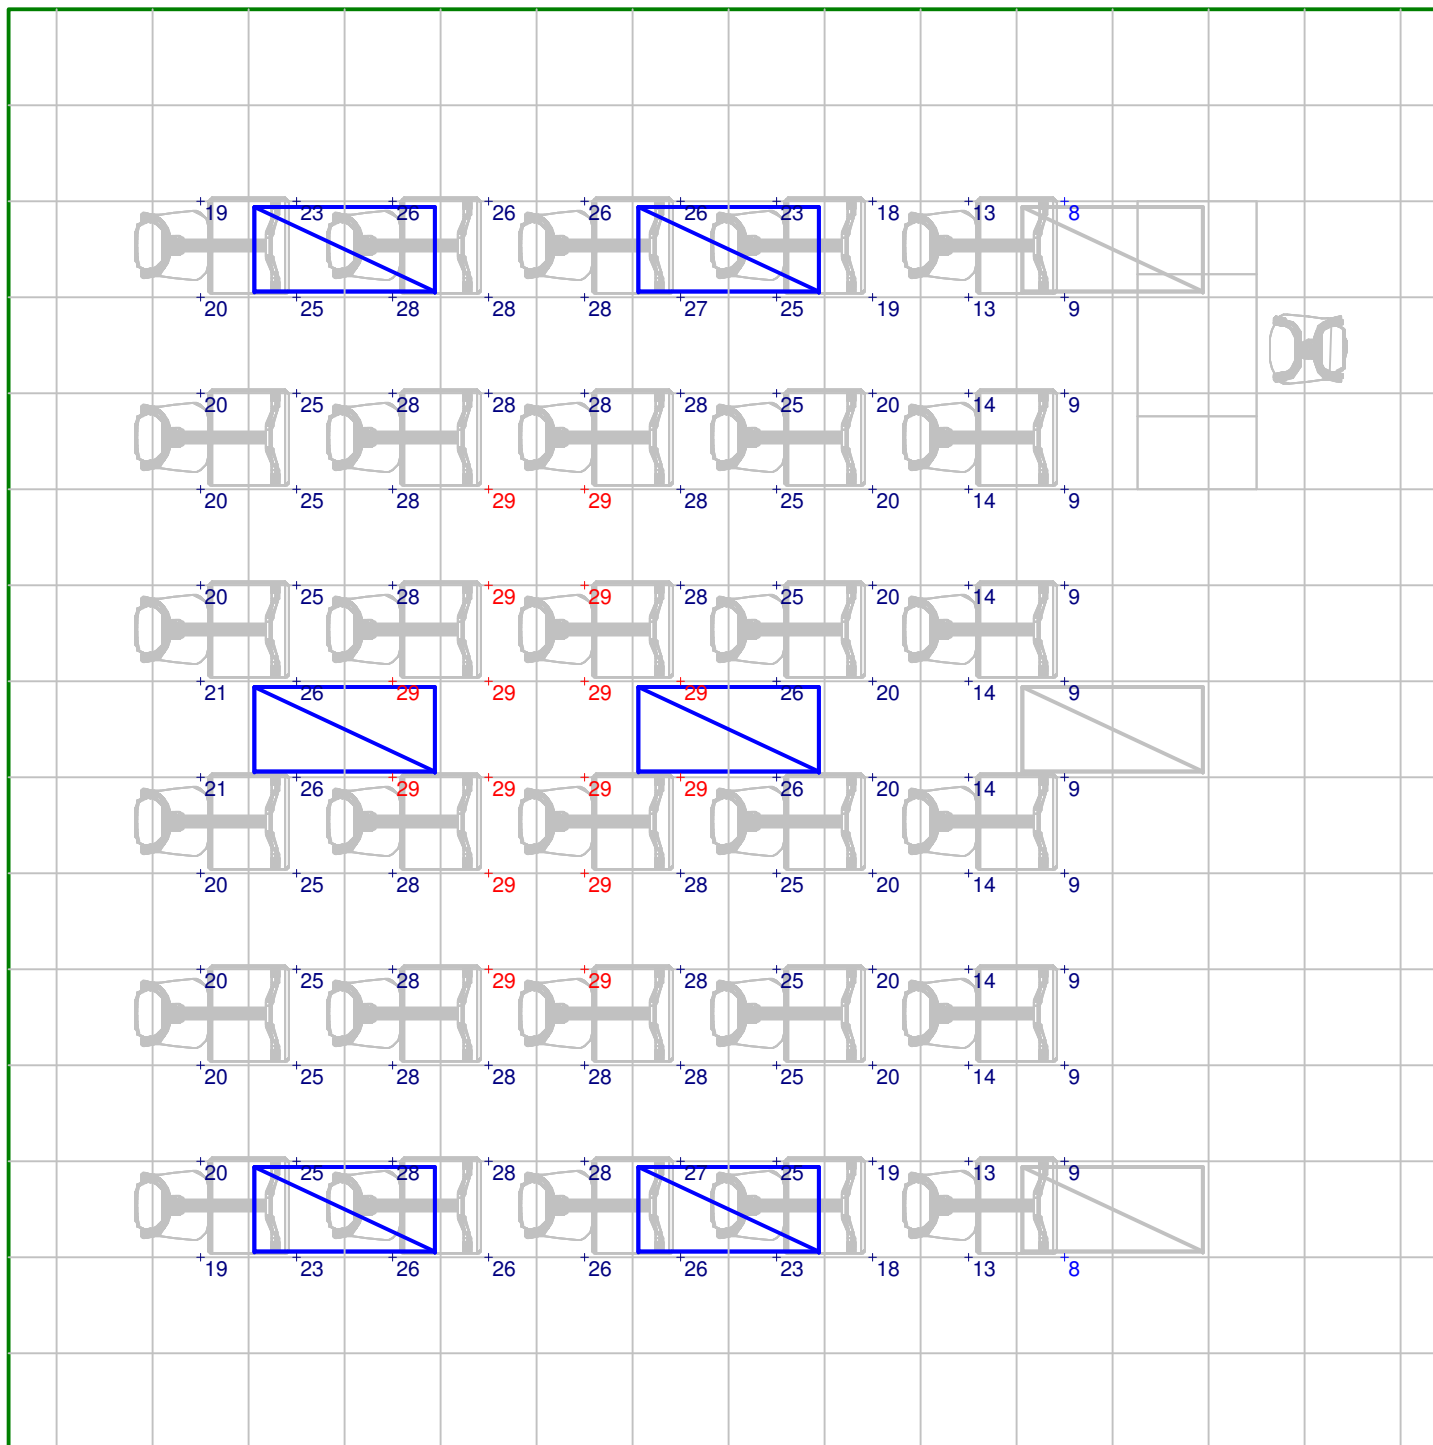

Projection Screen

Scale 1" = 3'

Calculated values include direct and interreflected components.

NORTH EAST VIEW

Not to Scale

LITHONIA LIGHTING

An Acuity Brands Company

LIGHTING TECHNOLOGY

Date
 Feb 3, 2008

Scale
 See plan view

Drawing No.
 99903608A10

**LITHONIA
LIGHTING**

An Acuity Brands Company

**LIGHTING
TECHNOLOGY**

lighting.tech@lithonia.com

One Lithonia Way

PLAN VIEW

Scale 1" = 4'