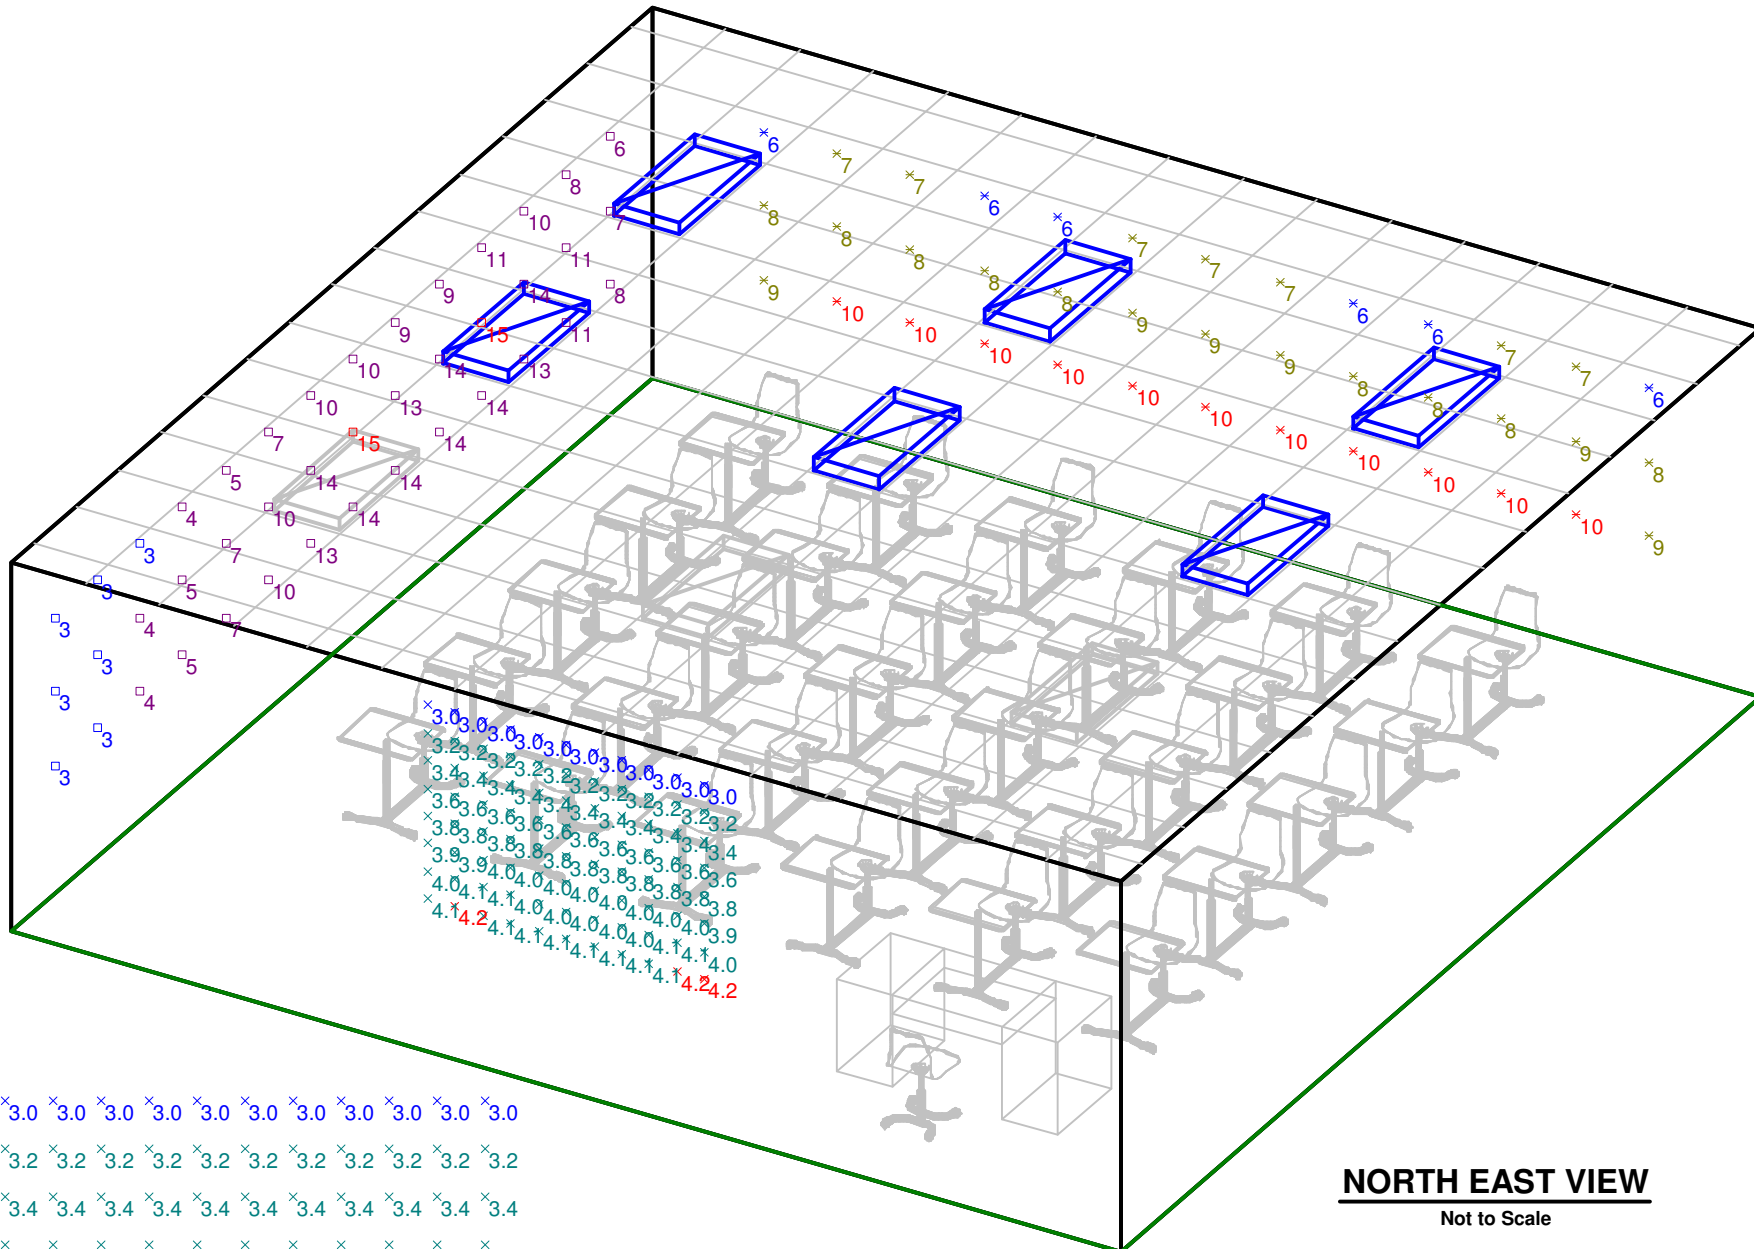

Typical Classroom layout
ClassPack SP8 232 PS
AV activity
Lighting Analysis

Designer
Wayne Palmer,LC

Date
Feb 3, 2008

Scale
See plan view

Drawing No.
99903608A10

1 of 3

x3.0	x3.0	x3.0	x3.0	x3.0	x3.0	x3.0	x3.0	x3.0	x3.0	x3.0
x3.2	x3.2	x3.2	x3.2	x3.2	x3.2	x3.2	x3.2	x3.2	x3.2	x3.2
x3.4	x3.4	x3.4	x3.4	x3.4	x3.4	x3.4	x3.4	x3.4	x3.4	x3.4
x3.6	x3.6	x3.6	x3.6	x3.6	x3.6	x3.6	x3.6	x3.6	x3.6	x3.6
x3.8	x3.8	x3.8	x3.8	x3.8	x3.8	x3.8	x3.8	x3.8	x3.8	x3.8
x3.9	x4.0	x4.0	x4.0	x4.0	x4.0	x4.0	x4.0	x4.0	x3.9	x3.9
x4.0	x4.1	x4.1	x4.0	x4.0	x4.0	x4.0	x4.0	x4.1	x4.1	x4.0
x4.2	x4.2	x4.1	x4.1	x4.1	x4.1	x4.1	x4.1	x4.1	x4.2	x4.1

Projection Screen

Scale 1" = 3'

Calculated values include direct and interreflected components.

NORTH EAST VIEW

Not to Scale

LITHONIA LIGHTING

An Acuity Brands Company

LIGHTING TECHNOLOGY

PLAN VIEW

Scale 1" = 4'