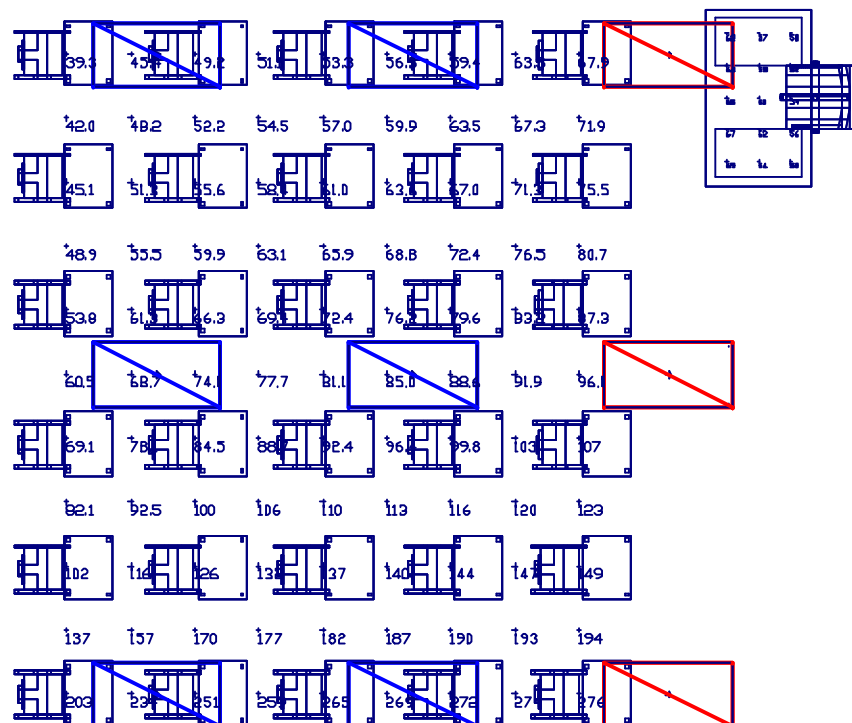

Designer
Jim Eads, LC

Date
Mar 16, 2009

Scale
N.T.S.

Drawing No.
99903608D9

1 of 3

Daylighting Model is based on upon the following:

Location: Washington DC

Date: Sept 21

Time: 12:00 pm

Sky: Overcast

NOTES

1. Room size is 30 x 30
2. Reflectances are 80/50/20
3. Horizontal task planes are 2.5' AFF.
4. Daylighting results will vary based on location, sky condition and time of day.