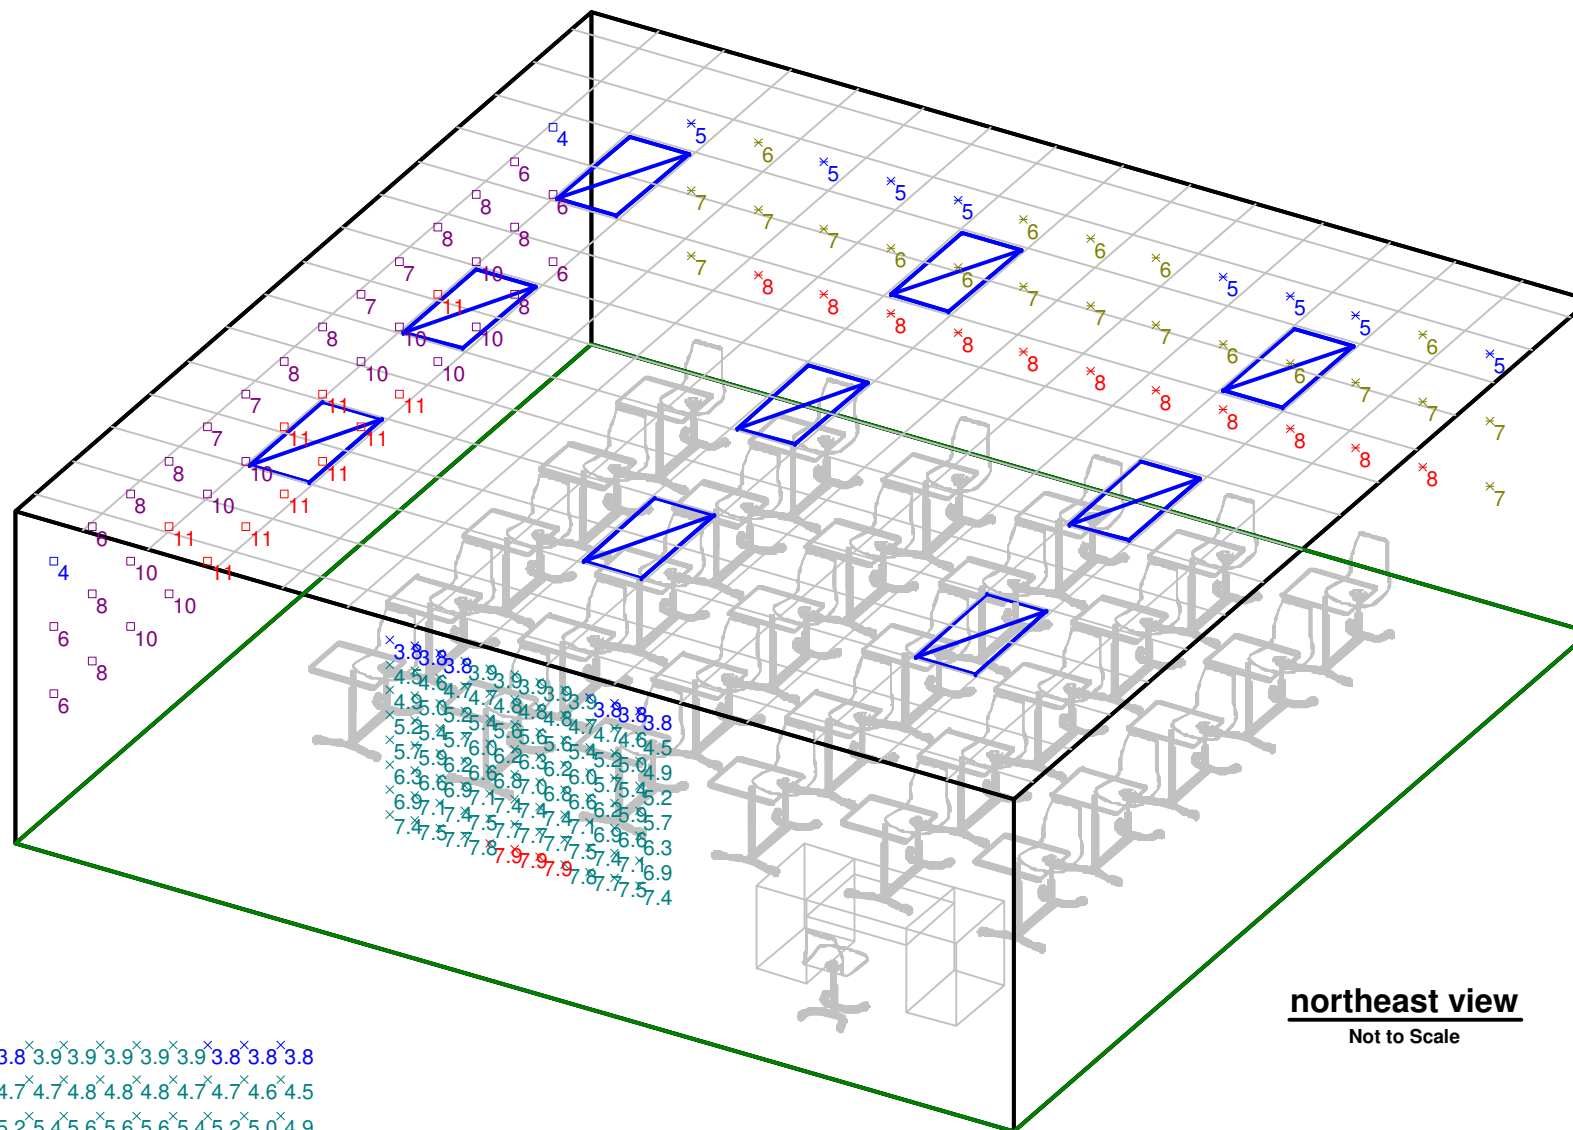

**LITHONIA
LIGHTING**

An Acuity Brands Company

**LIGHTING
TECHNOLOGY**

lighting.tech@lithonia.com

One Lithonia Way

Conyers, GA 30012

P: (800) 279-8043

F: (770) 929-3625

northeast view

Not to Scale

*3.8*3.8*3.8*3.9*3.9*3.9*3.9*3.9*3.8*3.8*3.8
*4.5*4.6*4.7*4.7*4.8*4.8*4.8*4.7*4.7*4.6*4.5
*4.9*5.0*5.2*5.4*5.6*5.6*5.6*5.4*5.2*5.0*4.9
*5.2*5.4*5.7*6.0*6.2*6.3*6.2*6.0*5.7*5.4*5.2
*5.7*5.9*6.2*6.6*6.8*7.0*6.8*6.6*6.2*5.9*5.7
*6.3*6.6*6.9*7.1*7.4*7.4*7.4*7.1*6.9*6.6*6.3
*6.9*7.1*7.4*7.5*7.7*7.7*7.7*7.5*7.4*7.1*6.9
*7.4*7.5*7.7*7.8*7.9*7.9*7.9*7.8*7.7*7.5*7.4

Projection Screen

Scale 1" = 4'

Typical Classroom layout
2SP8 332 A12125
AV MODE
Lighting Analysis

Designer
Wayne Palmer,LC

Date
Jan 20, 2008

Scale
See plan view

Drawing No.
99903608A6