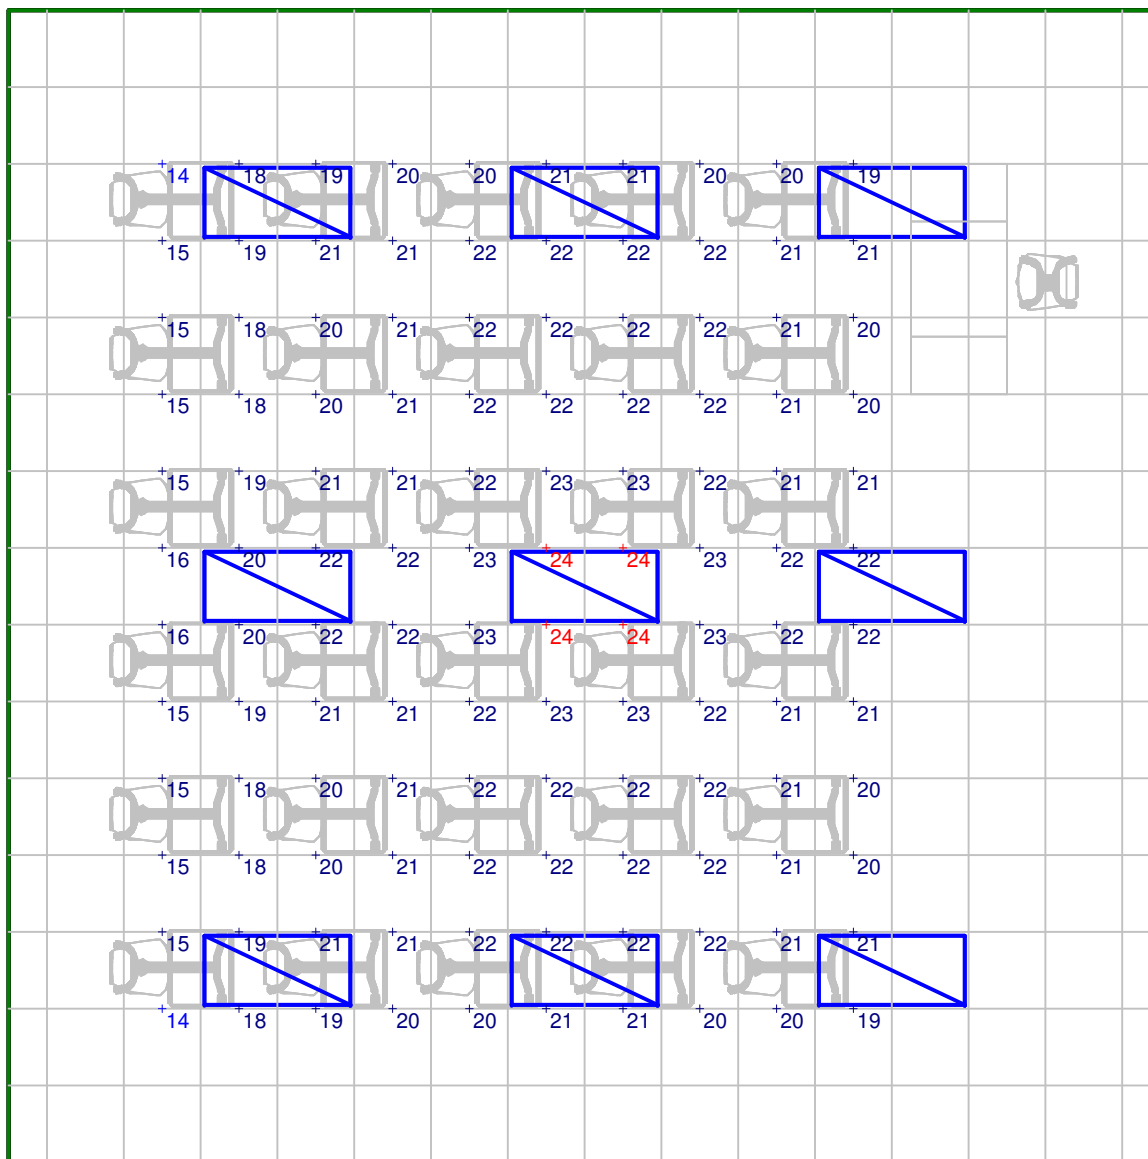

**LITHONIA
LIGHTING**

An Acuity Brands Company

**LIGHTING
TECHNOLOGY**

lighting.tech@lithonia.com

One Lithonia Way
Conyers, GA 30012

P: (800) 279-8043

F: (770) 929-3625

TYPICAL SP8332

Scale 1" = 5'

Typical Classroom layout
2SP8 332 A12125
AV MODE
Lighting Analysis

Designer
Wayne Palmer,LC

Date
Jan 20, 2008

Scale
See plan view

Drawing No.
99903608A6

3 of 3